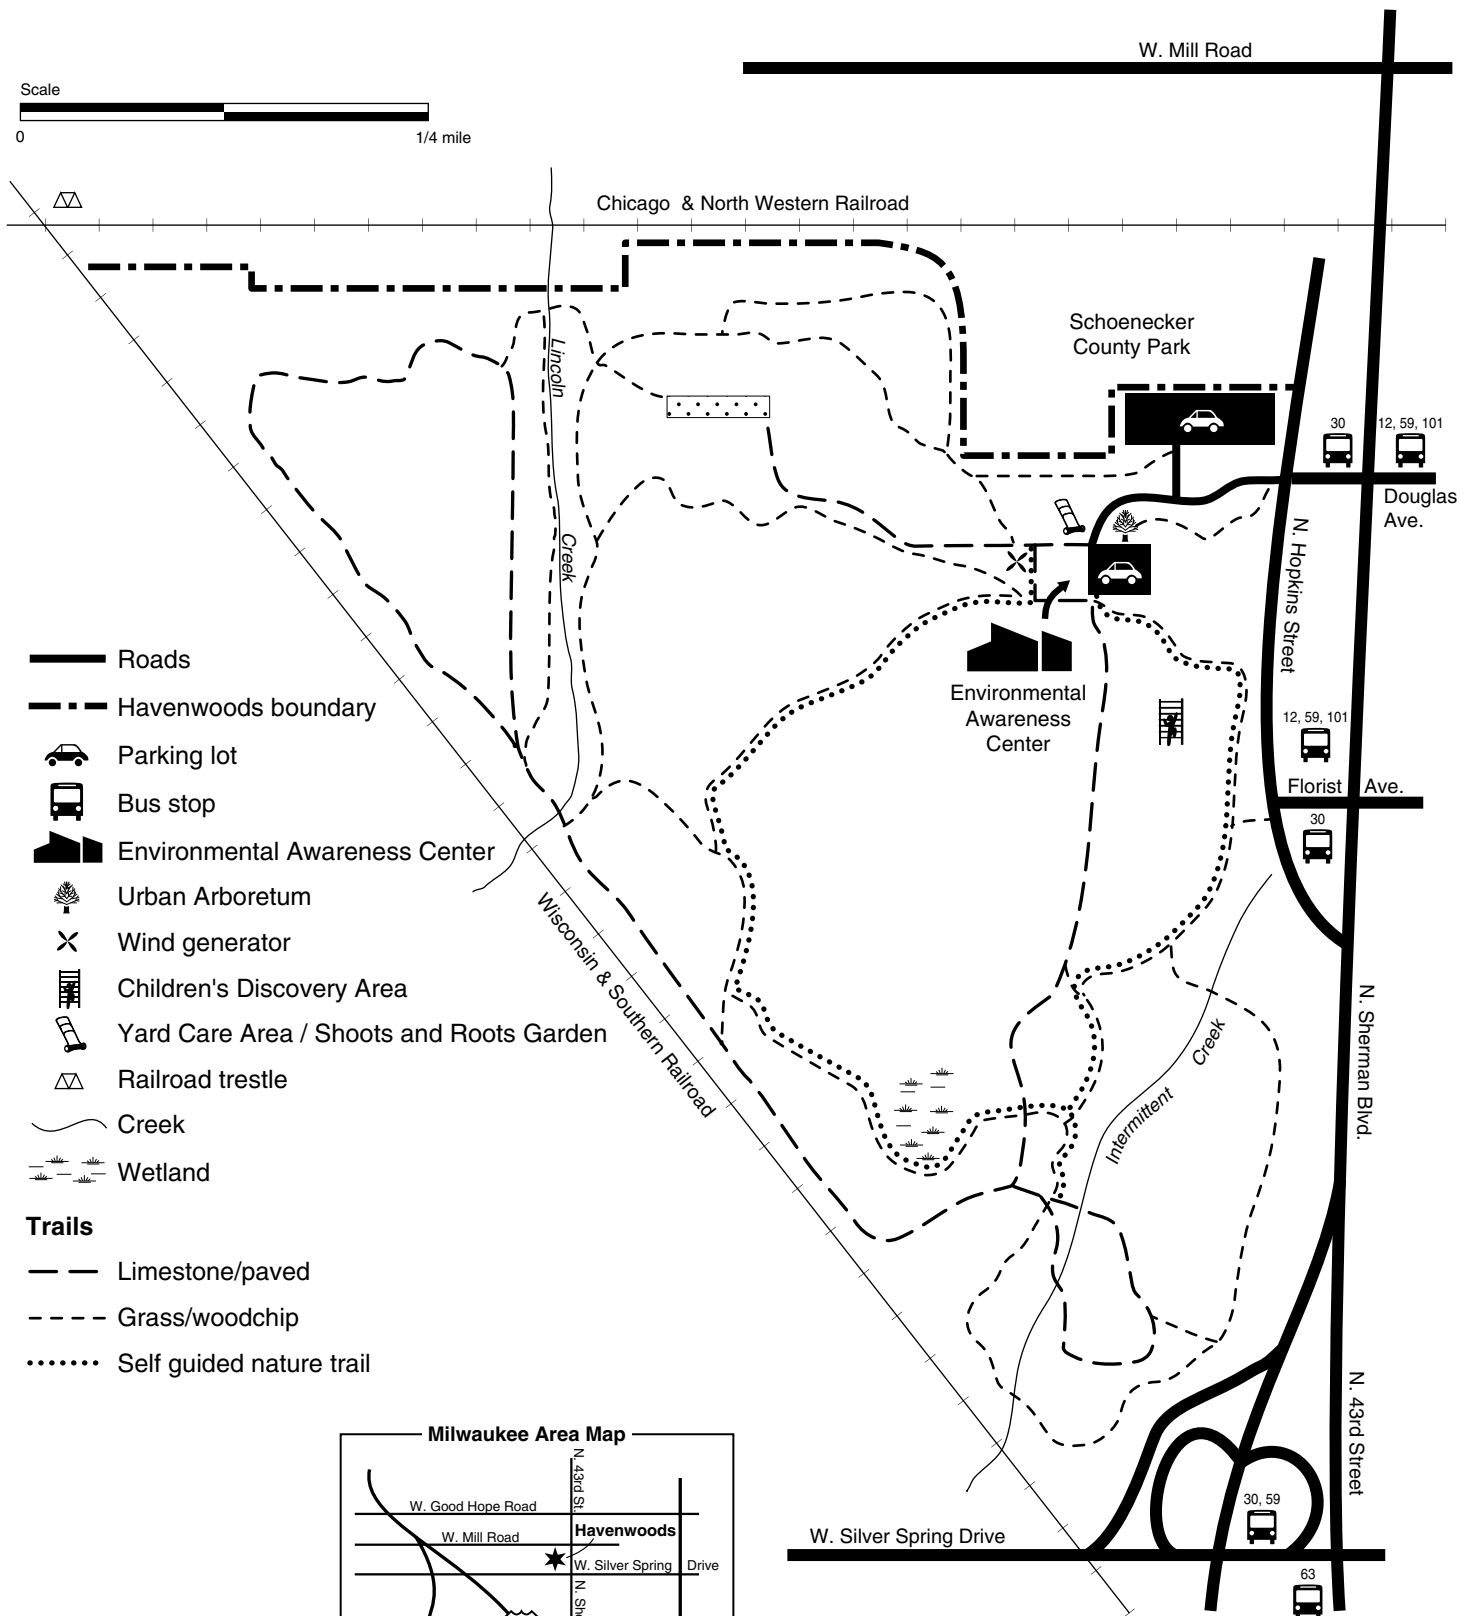

# Havenwoods State Forest

6141 N. Hopkins Street, Milwaukee, WI 53209 (414) 527-0232  
TDD & FAX (414) 527-0761

- Roads
- Havenwoods boundary
- Parking lot
- Bus stop
- Environmental Awareness Center
- Urban Arboretum
- Wind generator
- Children's Discovery Area
- Yard Care Area / Shoots and Roots Garden
- Railroad trestle
- Creek
- Wetland

- Trails**
- Limestone/paved
  - Grass/woodchip
  - Self guided nature trail