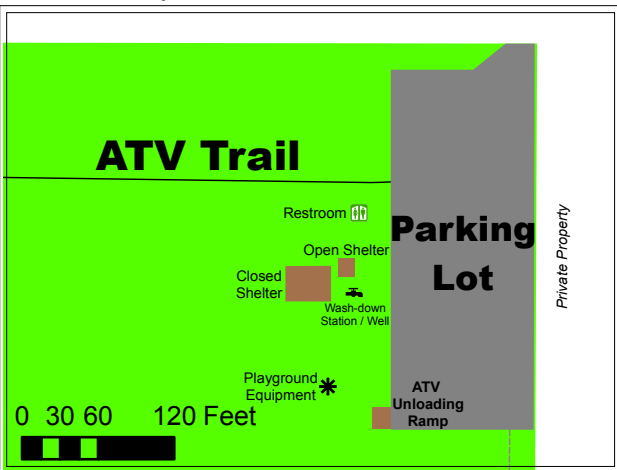

# Wood County ATV Area

4415 State Highway 54  
Port Edwards, WI 54469

Approximately  
10 miles  
of ATV trails.

SEE  
INSET  
MAP  
FOR  
DETAIL

## Inset Map

## Location Map