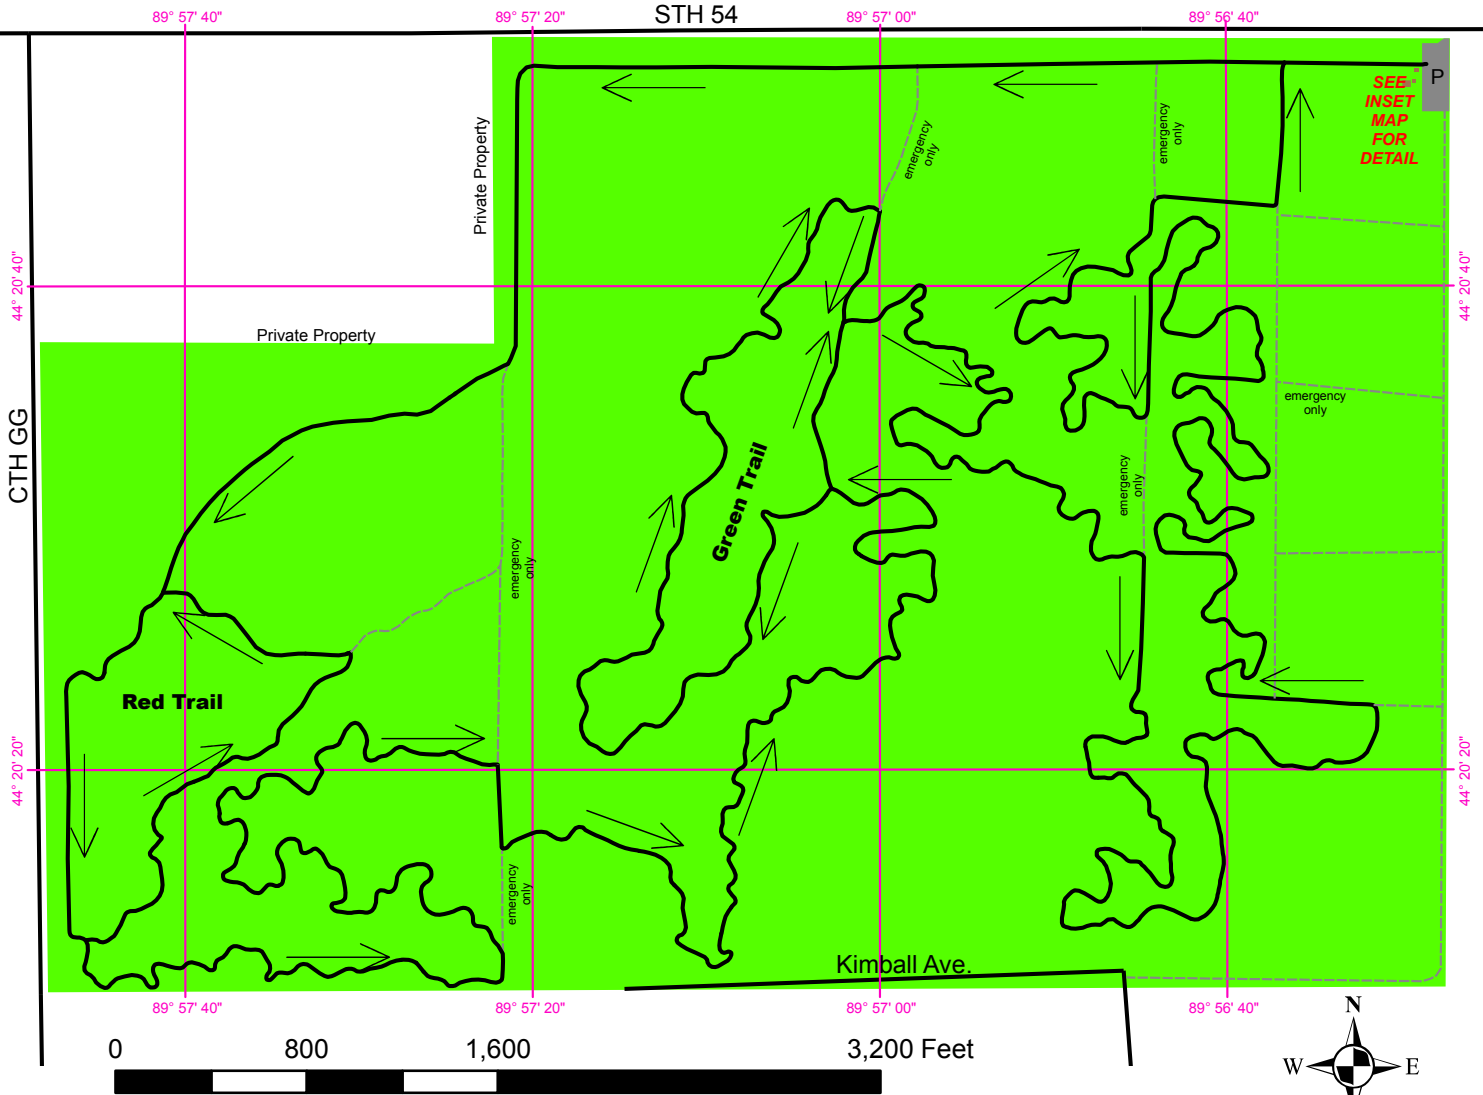

Wood County ATV Area

4415 State Highway 54
Port Edwards, WI 54469

Approximately
10 miles
of ATV trails.

Inset Map

Location Map