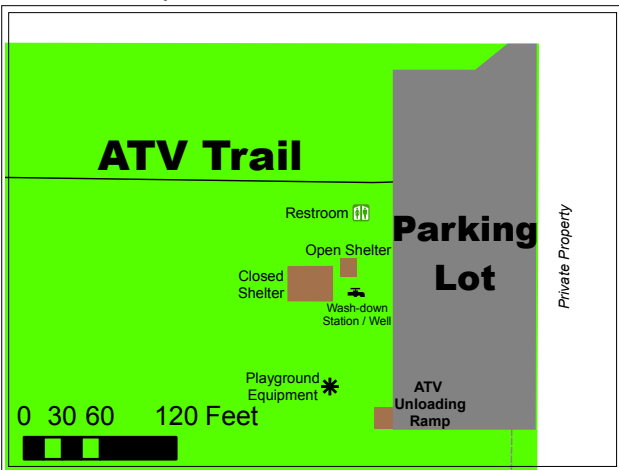

Wood County ATV Area

4415 State Highway 54
Port Edwards, WI 54469

Approximately
10 miles
of ATV trails.

Inset Map

Location Map