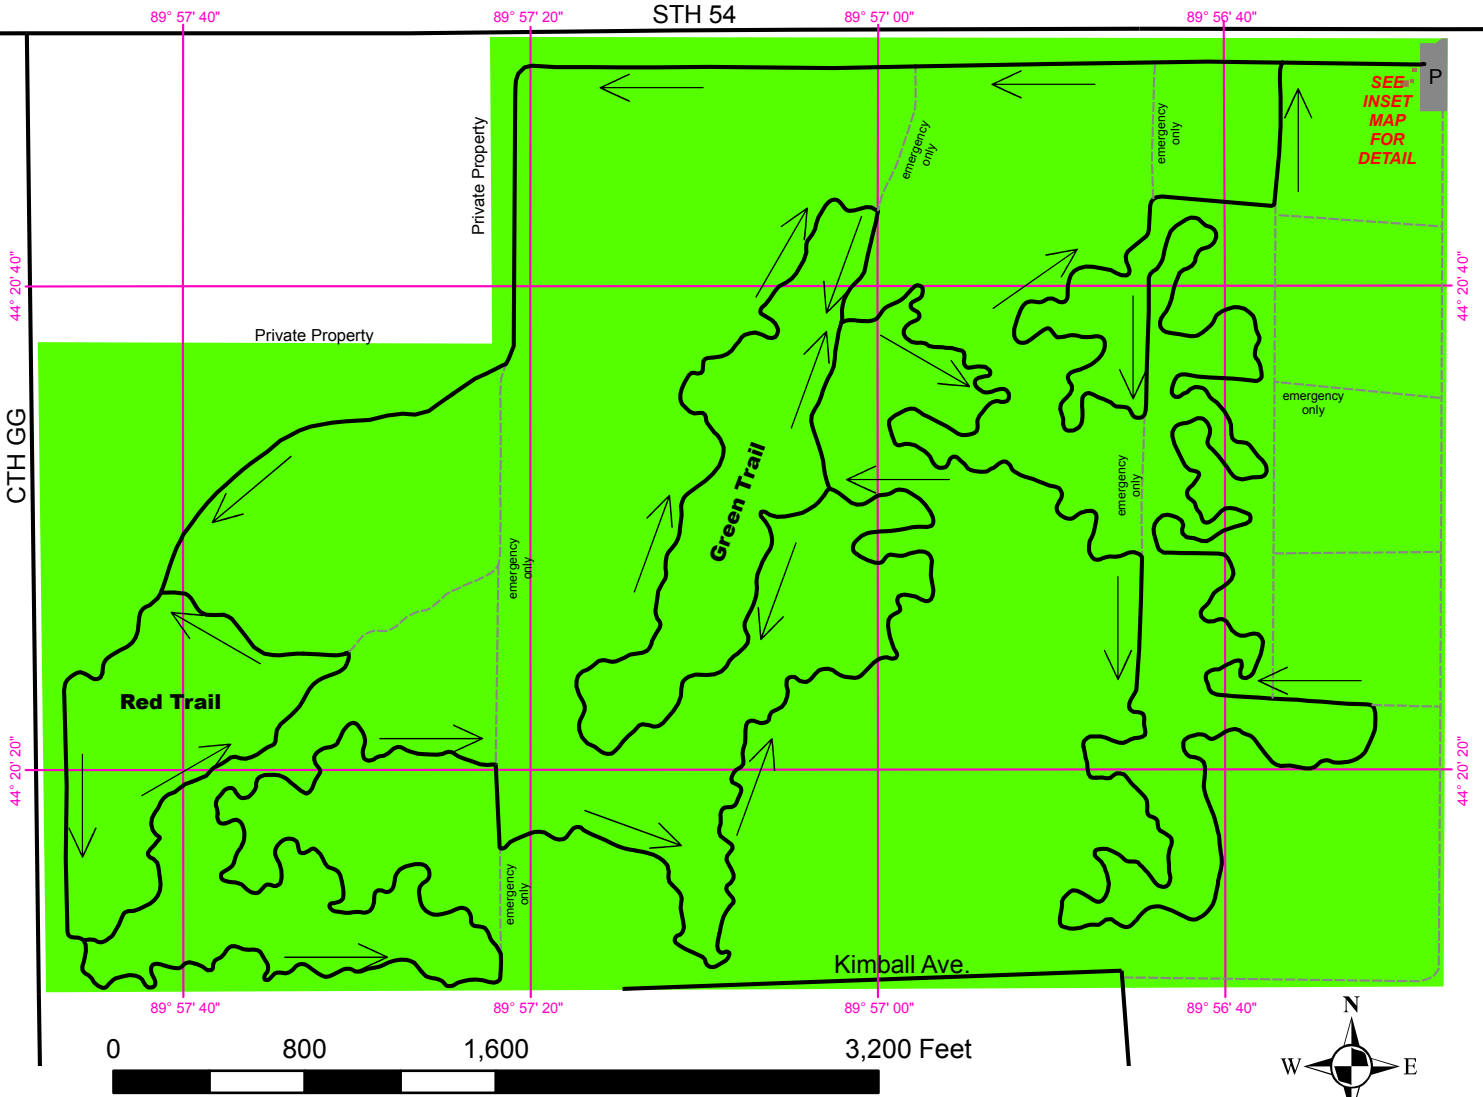

# Wood County ATV Area

4415 State Highway 54  
Port Edwards, WI 54469

Approximately  
10 miles  
of ATV trails.

SEE  
INSET  
MAP  
FOR  
DETAIL

## Inset Map

## Location Map