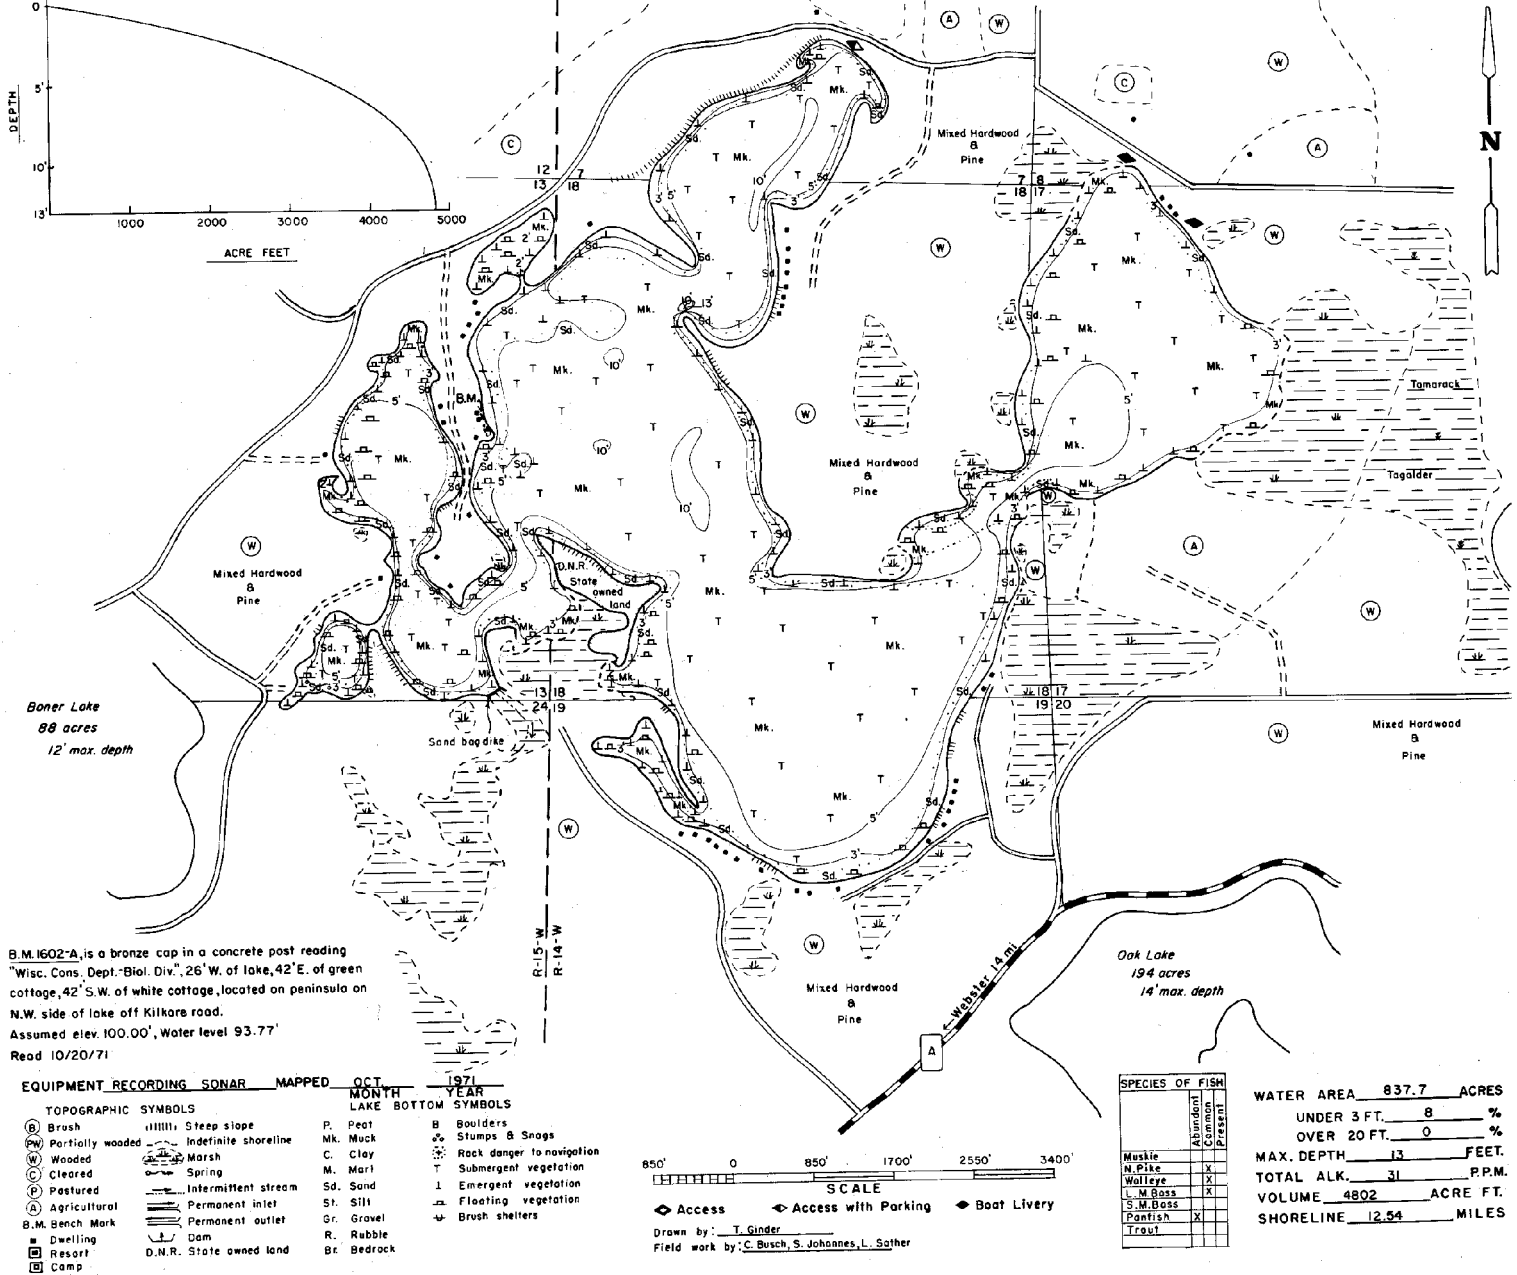

## LAKE SURVEY MAP

BIRCH ISLAND  
LAKE  
BURNETT COUNTY  
SEC. 7, 13, 17, 18, 19 T. 40 N. R. 14, 15 W.

Source-Wisconsin Department of Natural Resources  
Hunt Fish Camp Wisconsin .Com 2005