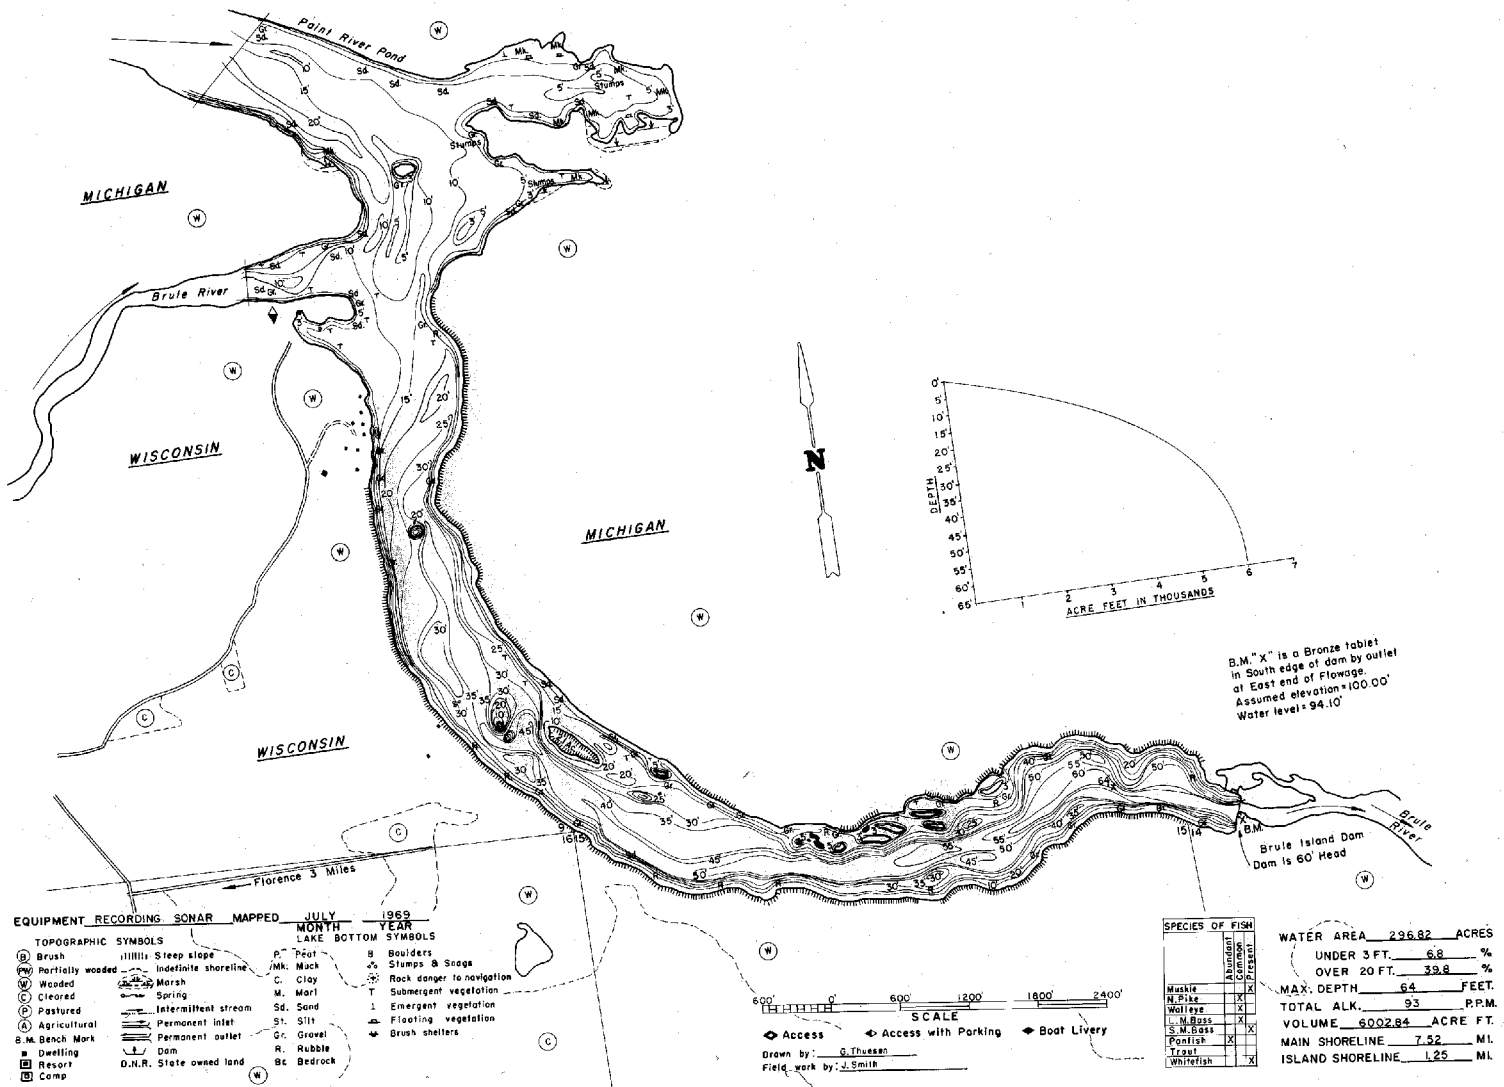

STATE OF WISCONSIN
DEPARTMENT OF NATURAL RESOURCES

LAKE SURVEY MAP

BRULE RIVER FLOWAGE FLORENCE
LAKE COUNTY
SEC. 15 T. 40 N. R. 18 E.

Maps are not for navigation
Source-Wisconsin Department of Natural Resources
Hunt Fish Camp Wisconsin .Com 2005