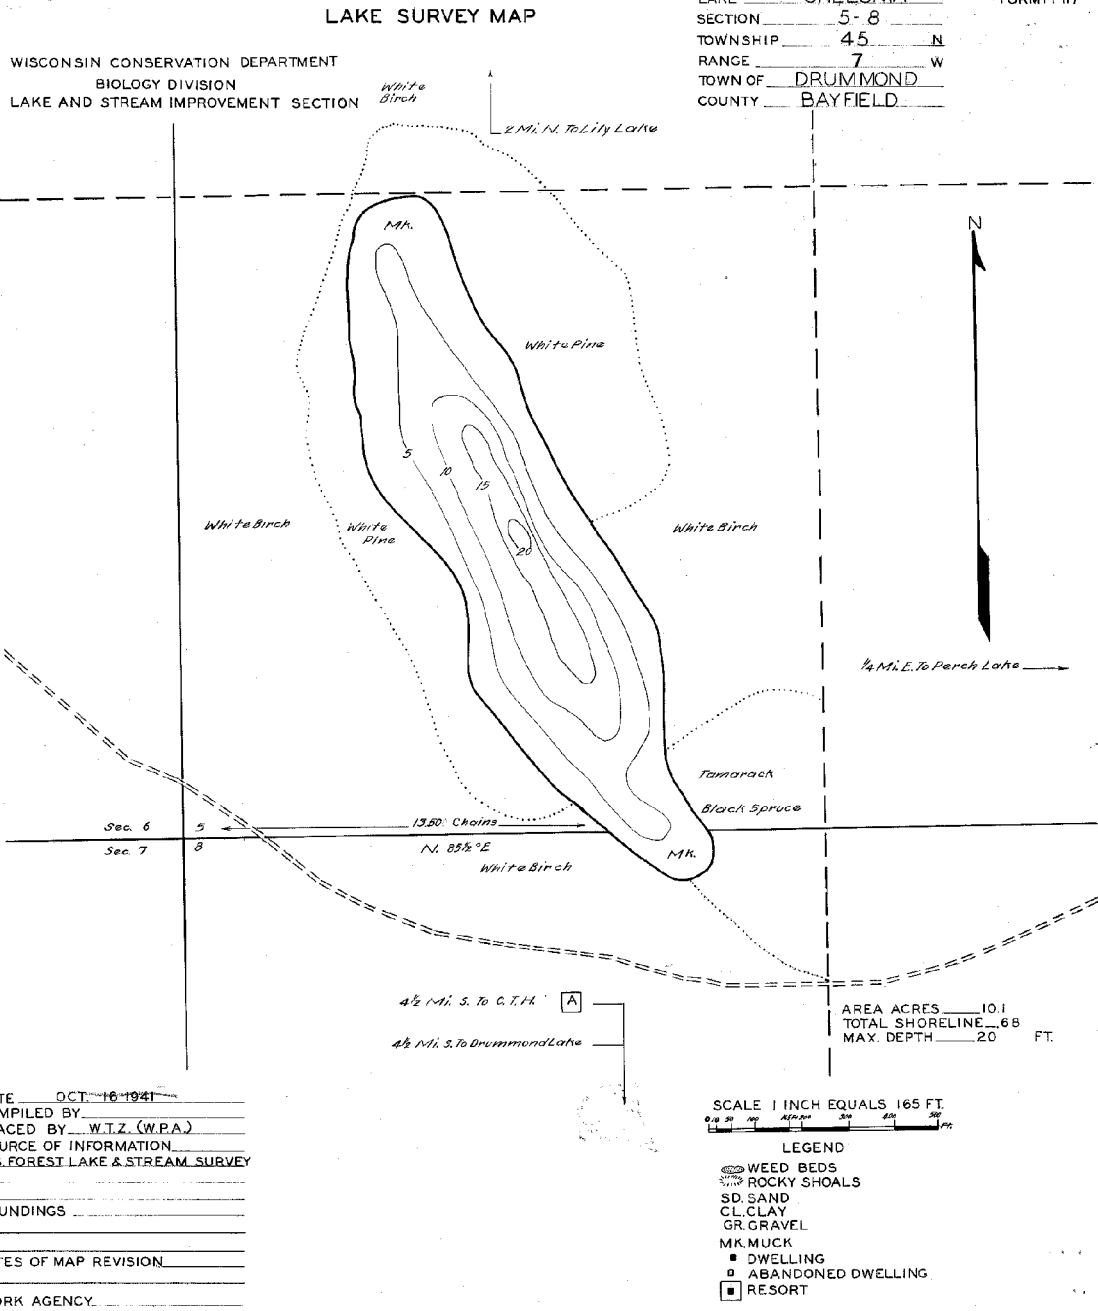

Hunt Fish Camp Wisconsin

Checked
 W.P.S.
 E.M.K.
 Nov. 6, 1941

Maps are not for navigation
 Source-Wisconsin Department of Natural Resources
 Hunt Fish Camp Wisconsin .Com 2005