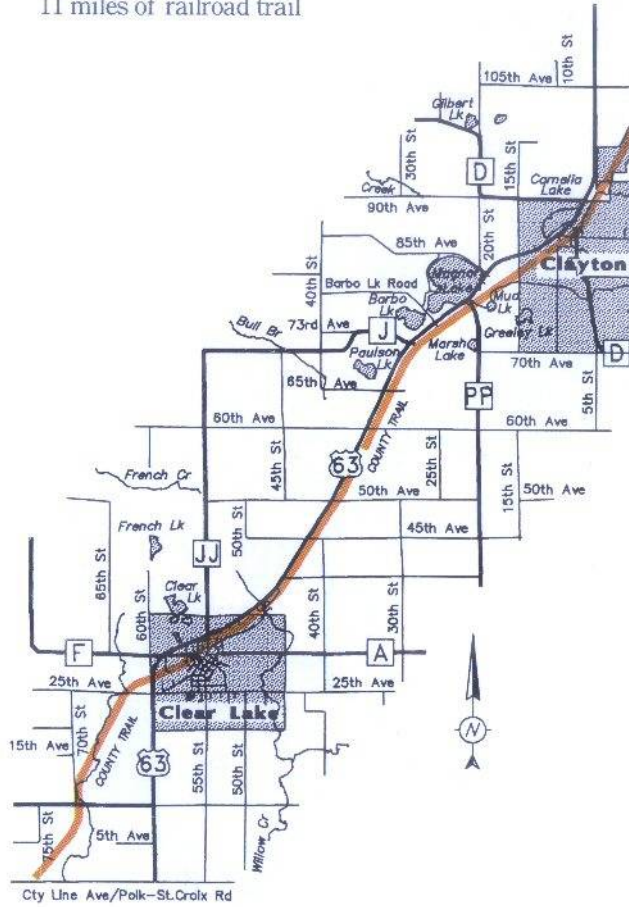

CLEAR LAKE - CLAYTON TRAIL

Open year-round...
Multi-Use Trail
11 miles of railroad trail

Note: There is an ATV route on streets through the Village of Clear Lake. Motorcycles not licensed for highway use cannot get through town.