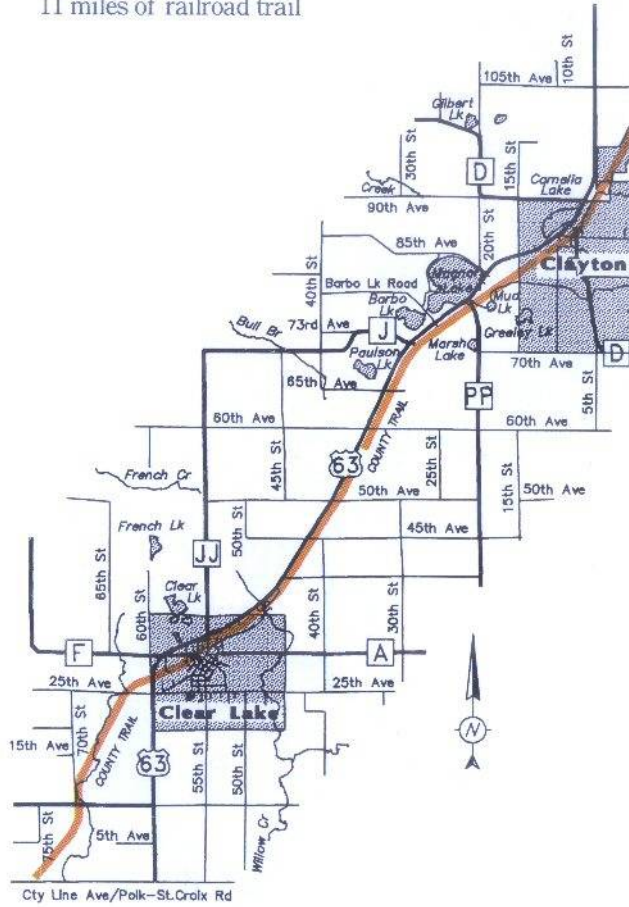

# CLEAR LAKE - CLAYTON TRAIL

Open year-round...  
Multi-Use Trail  
11 miles of railroad trail

Note: There is an ATV route on streets through the Village of Clear Lake. Motorcycles not licensed for highway use cannot get through town.