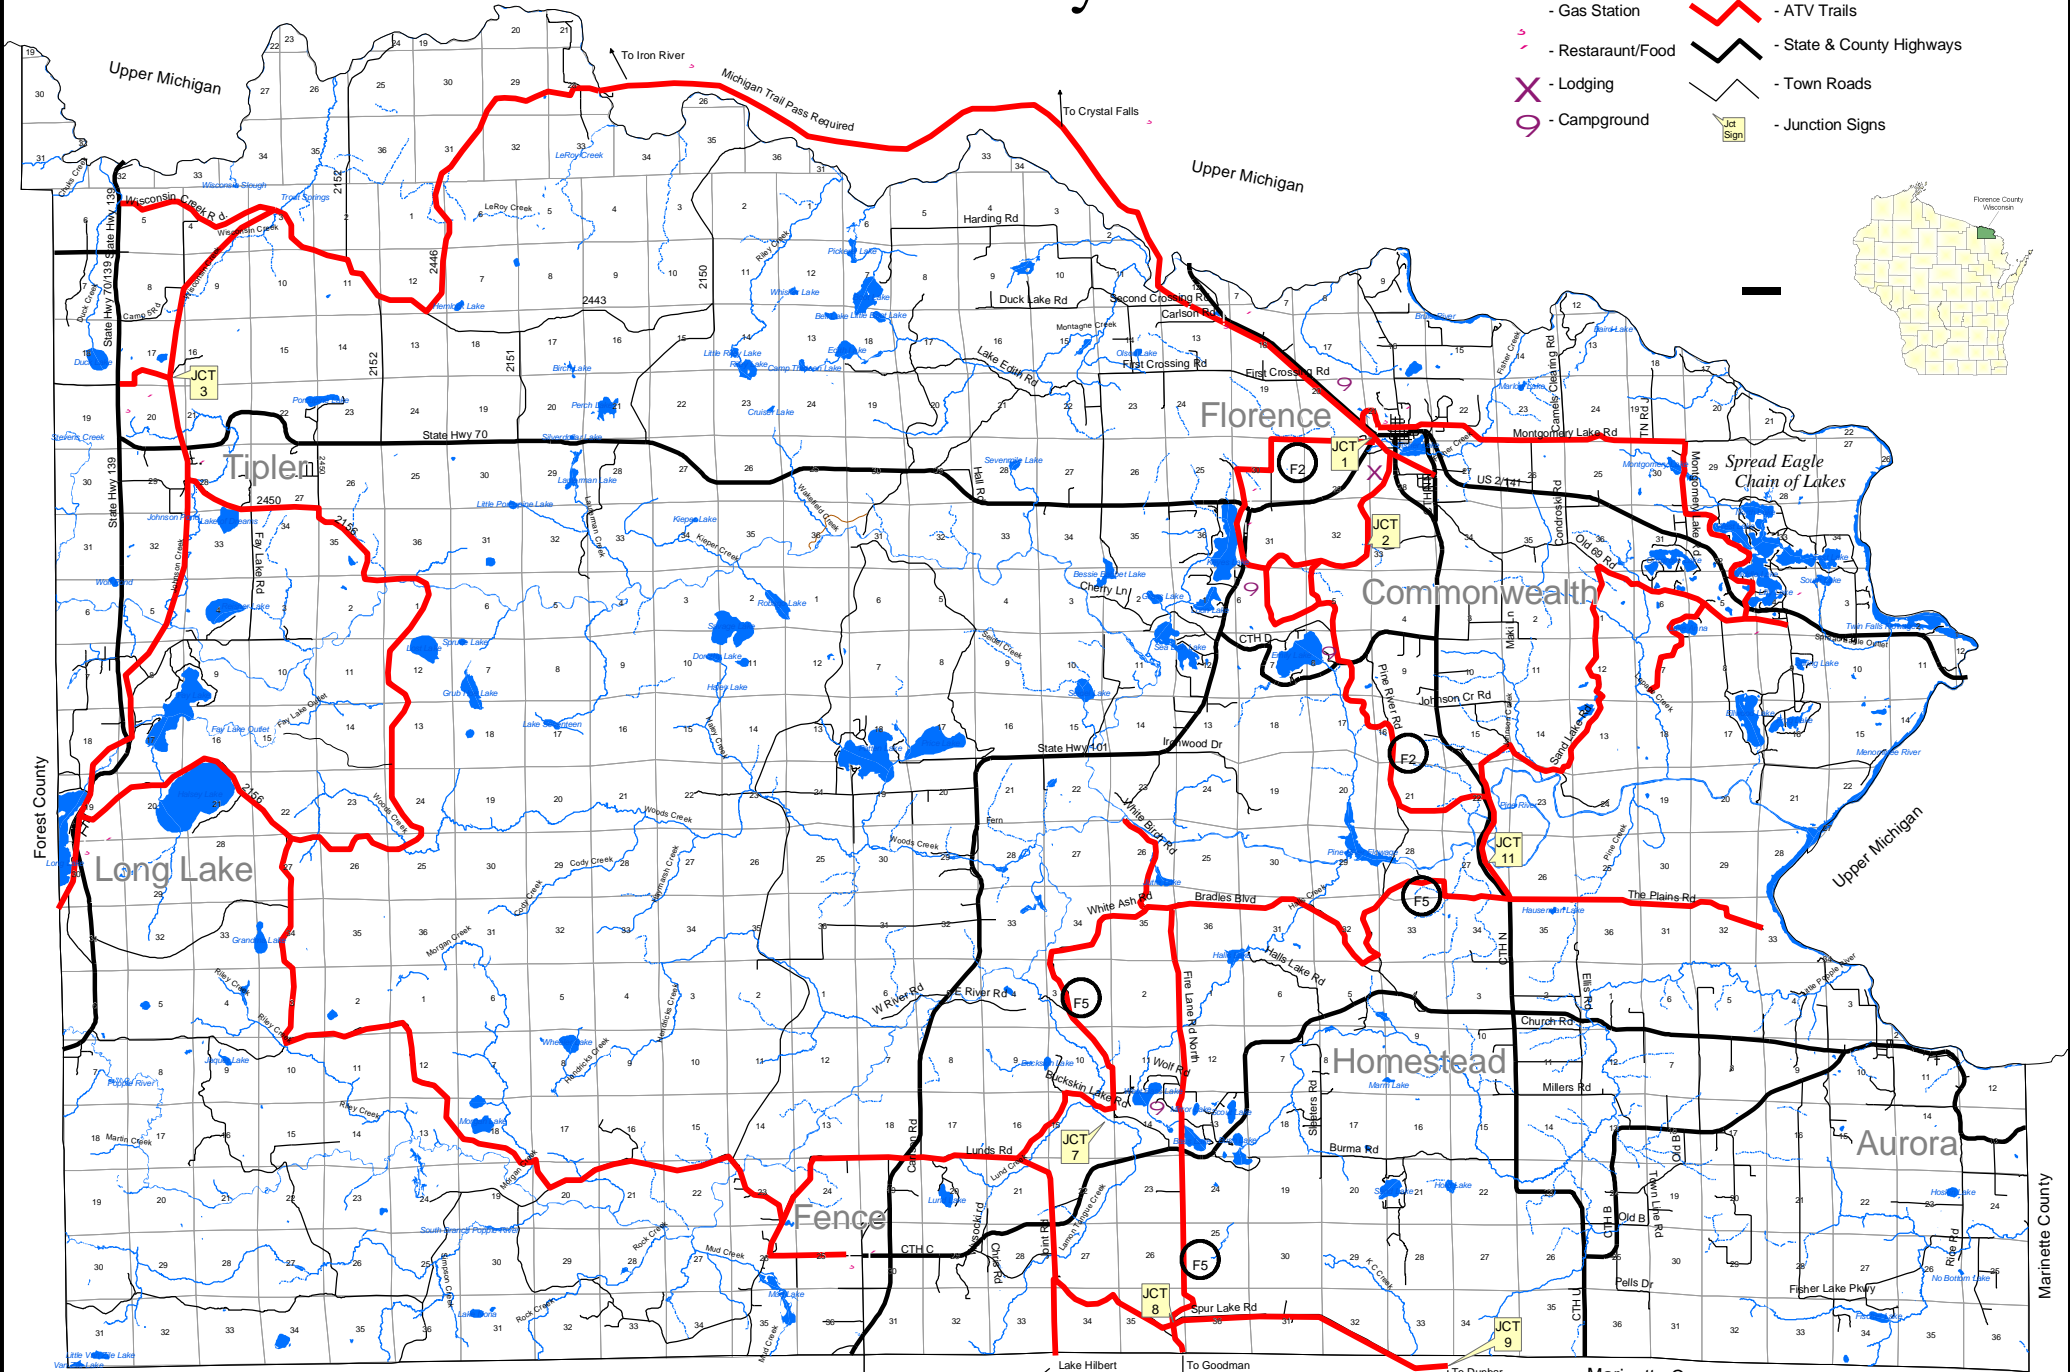

Florence County ATV Trails

Legend

- Gas Station
- Restaurant/Food
- Lodging
- Campground
- ATV Trails
- State & County Highways
- Town Roads
- Junction Signs

Forest County

Marinette County

Lake Hibert Campground 2 Miles
 To Goodman 15 Miles
 To Dunbar 6 Miles

Please refer to Marinette County Year Round ATV Trail Map