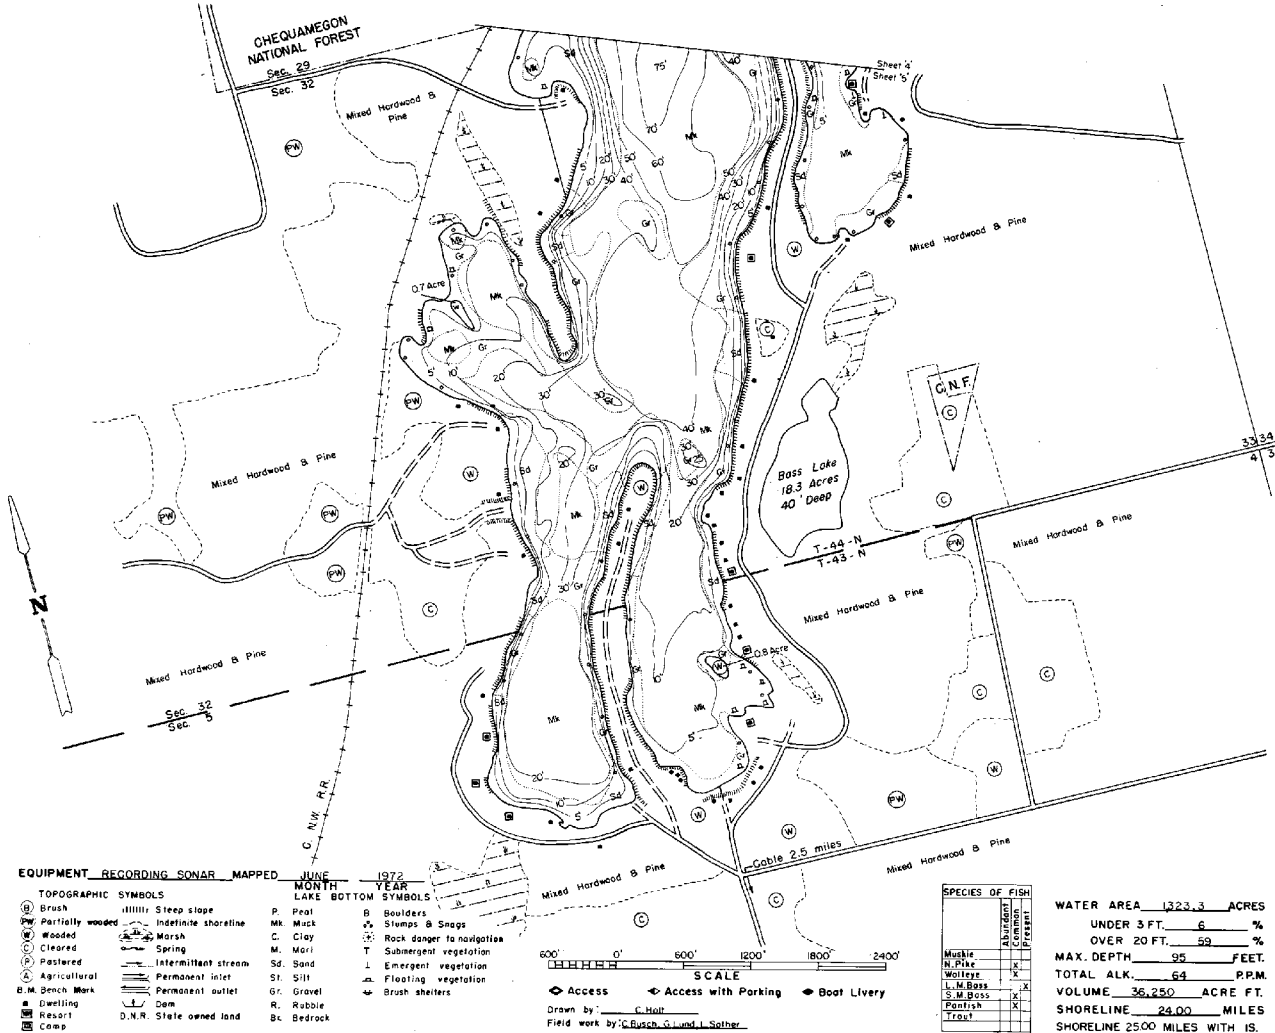

STATE OF WISCONSIN
DEPARTMENT OF NATURAL RESOURCES

LAKE SURVEY MAP

OWEN LAKE BAYFIELD COUNTY
SEC. AS SHOWN T.-43.44-N. R.- 7 - W.
SHEET 5 OF 5

Maps are not for navigation
Source-Wisconsin Department of Natural Resources
Hunt Fish Camp Wisconsin .Com 2005