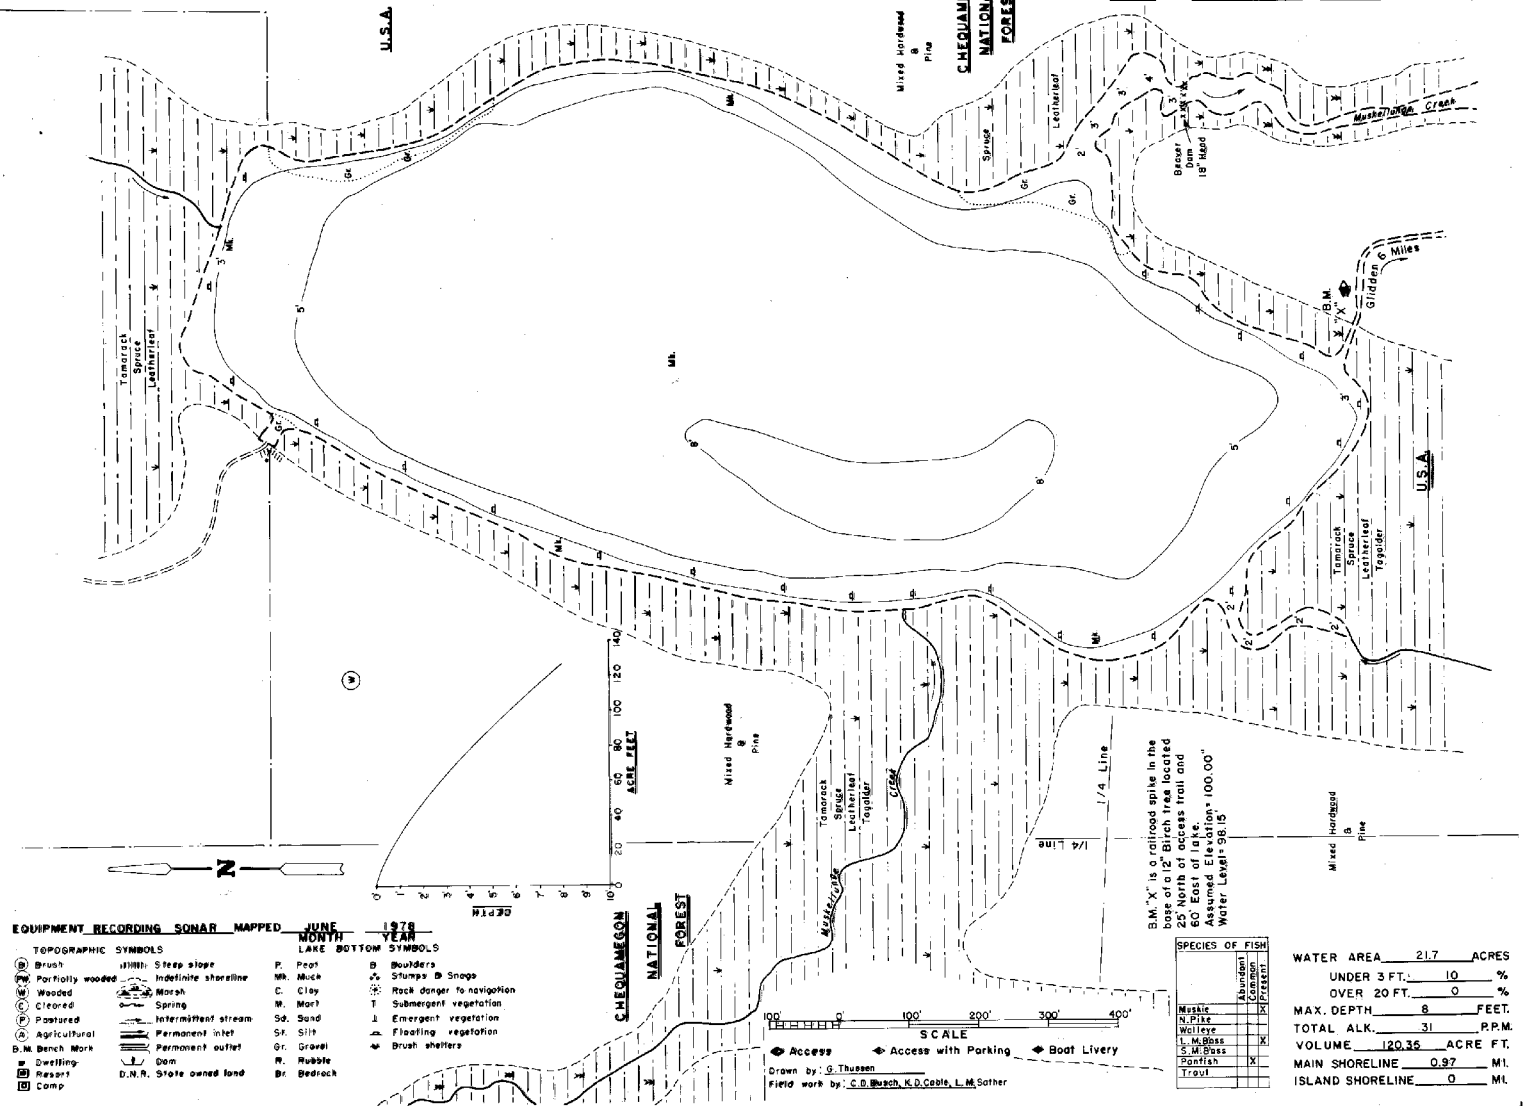

STATE OF WISCONSIN
DEPARTMENT OF NATURAL RESOURCES

LAKE SURVEY MAP

MUSKELLUNGE LAKE
ASHLAND COUNTY
SEC. 13 T. 42 N. R. 3 W.

Maps are not for navigation
Source-Wisconsin Department of Natural Resources
Hunt Fish Camp Wisconsin .Com 2005