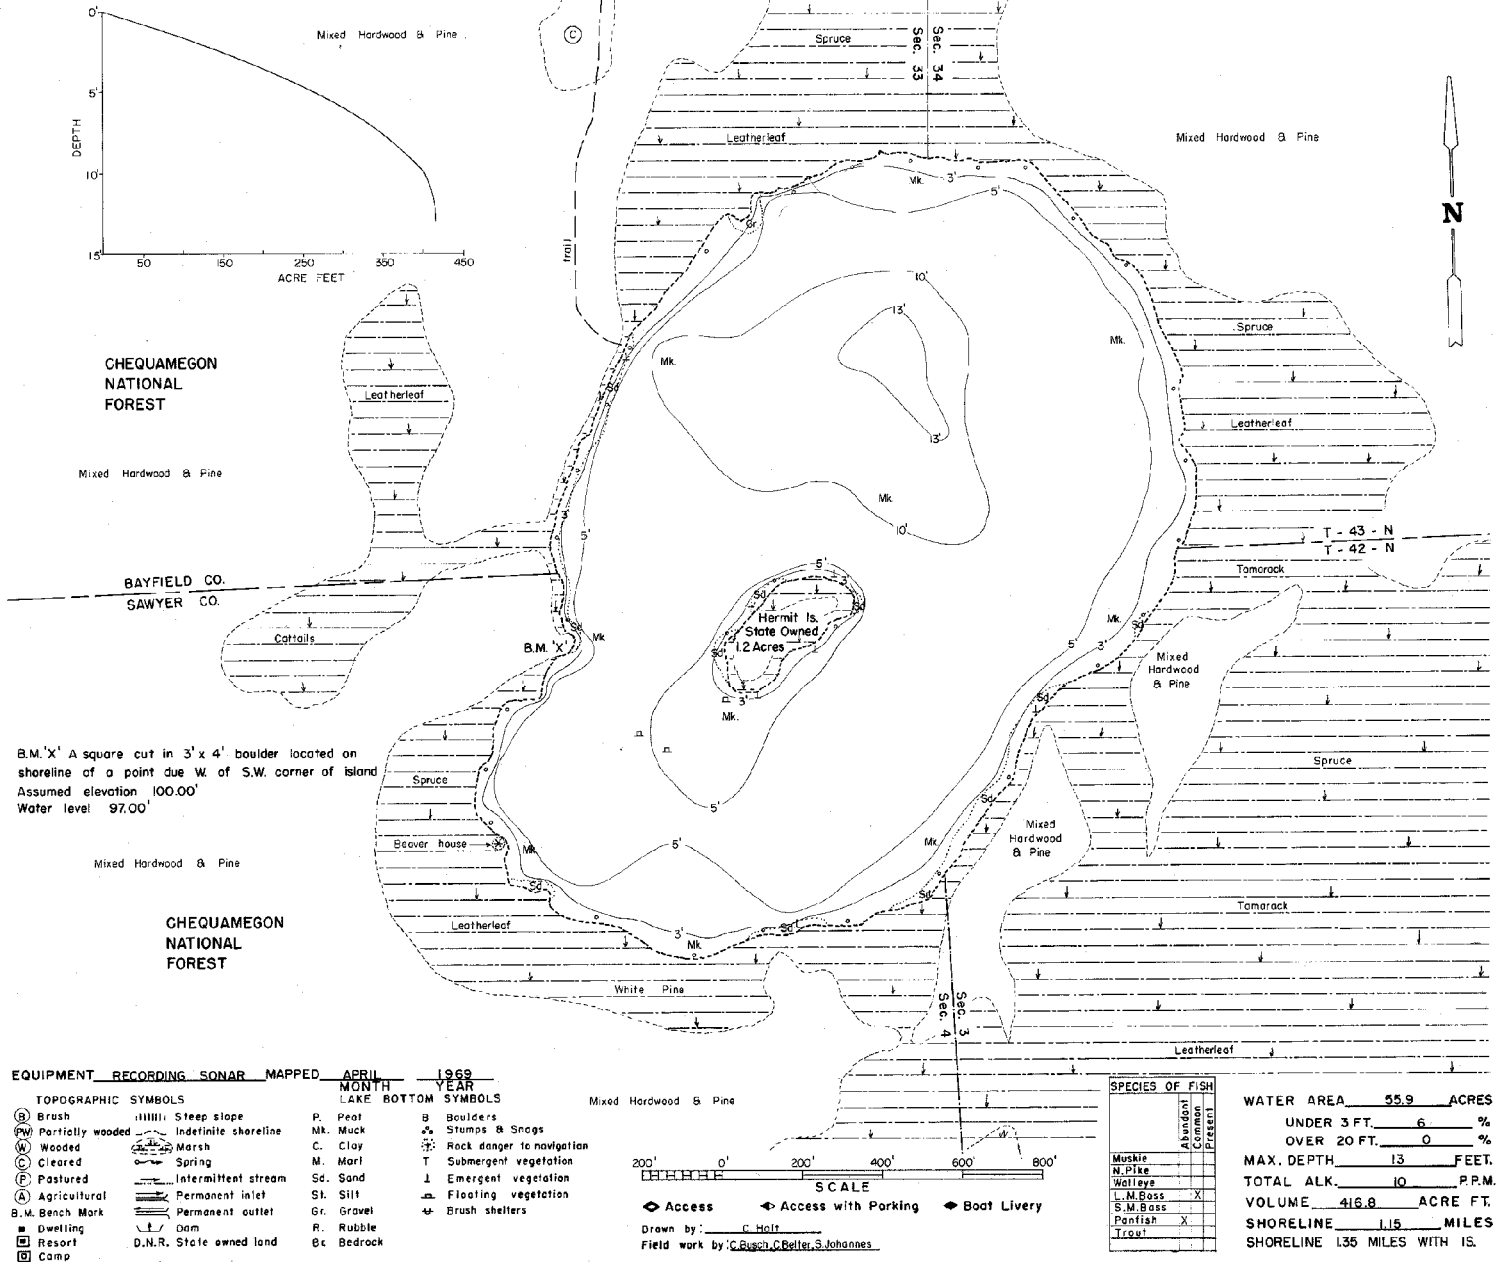

STATE OF WISCONSIN
DEPARTMENT OF NATURAL RESOURCES

LAKE SURVEY MAP

PATSY
LAKE

SAWYER - BAYFIELD
COUNTY

SEC. 3,4, 33,34 T. 42-43 N. R. 6 W.

Maps are not for navigation
Source-Wisconsin Department of Natural Resources
Hunt Fish Camp Wisconsin .Com 2005