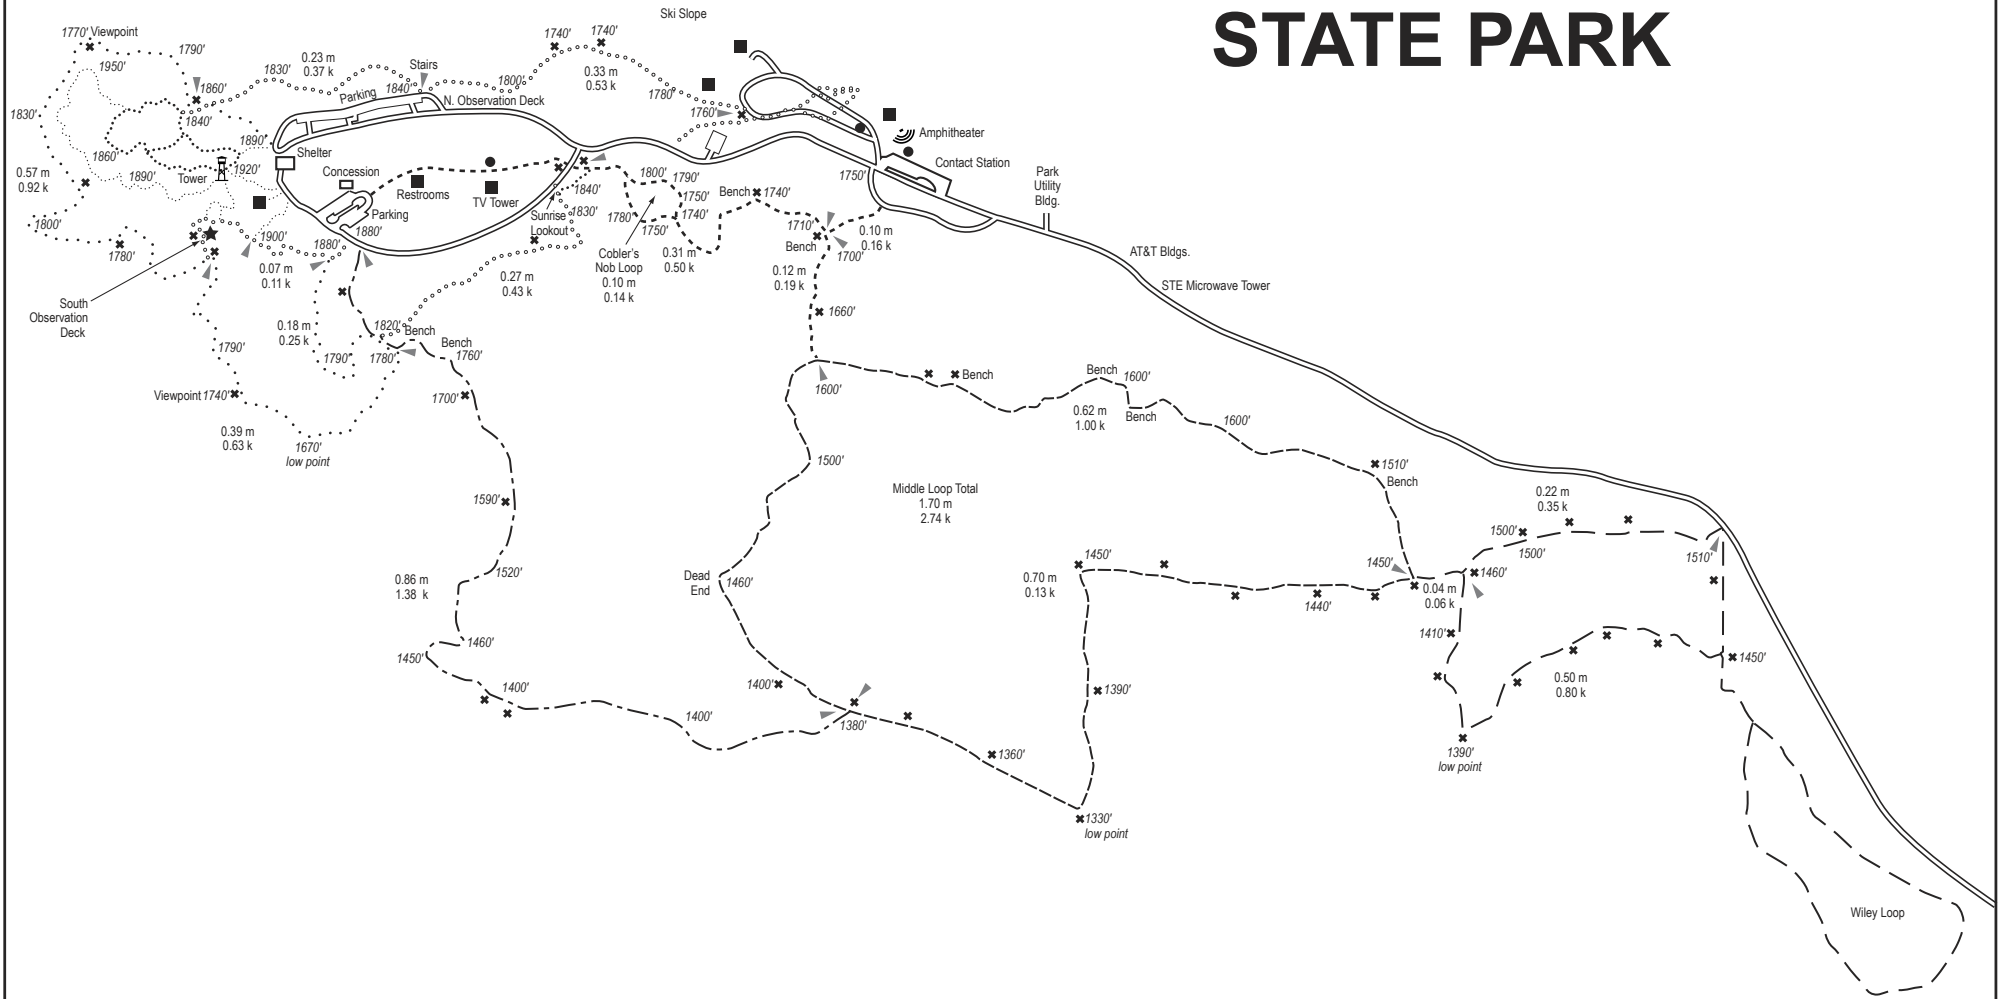

# RIB MOUNTAIN STATE PARK

## LEGEND

- |       |                           |                      |                         |
|-------|---------------------------|----------------------|-------------------------|
| ..... | Blue Trail                | ▼ 0.39 m<br>0.63 k ▼ | Distance between points |
| ..... | Red Trail                 | 194'                 | Elevation in feet ASL   |
| ..... | Green Trail               | *                    | Trail Post              |
| ..... | Gray Trail                | ■                    | Restrooms               |
| ----- | Upper Yellow Trail        | •                    | Water                   |
| ----- | Lower West Yellow Trail   | 🎪                    | Amphitheater            |
| ----- | Lower Middle Yellow Trail | ★                    | Sliding Rock            |
| ----- | Lower East Yellow Trail   |                      |                         |