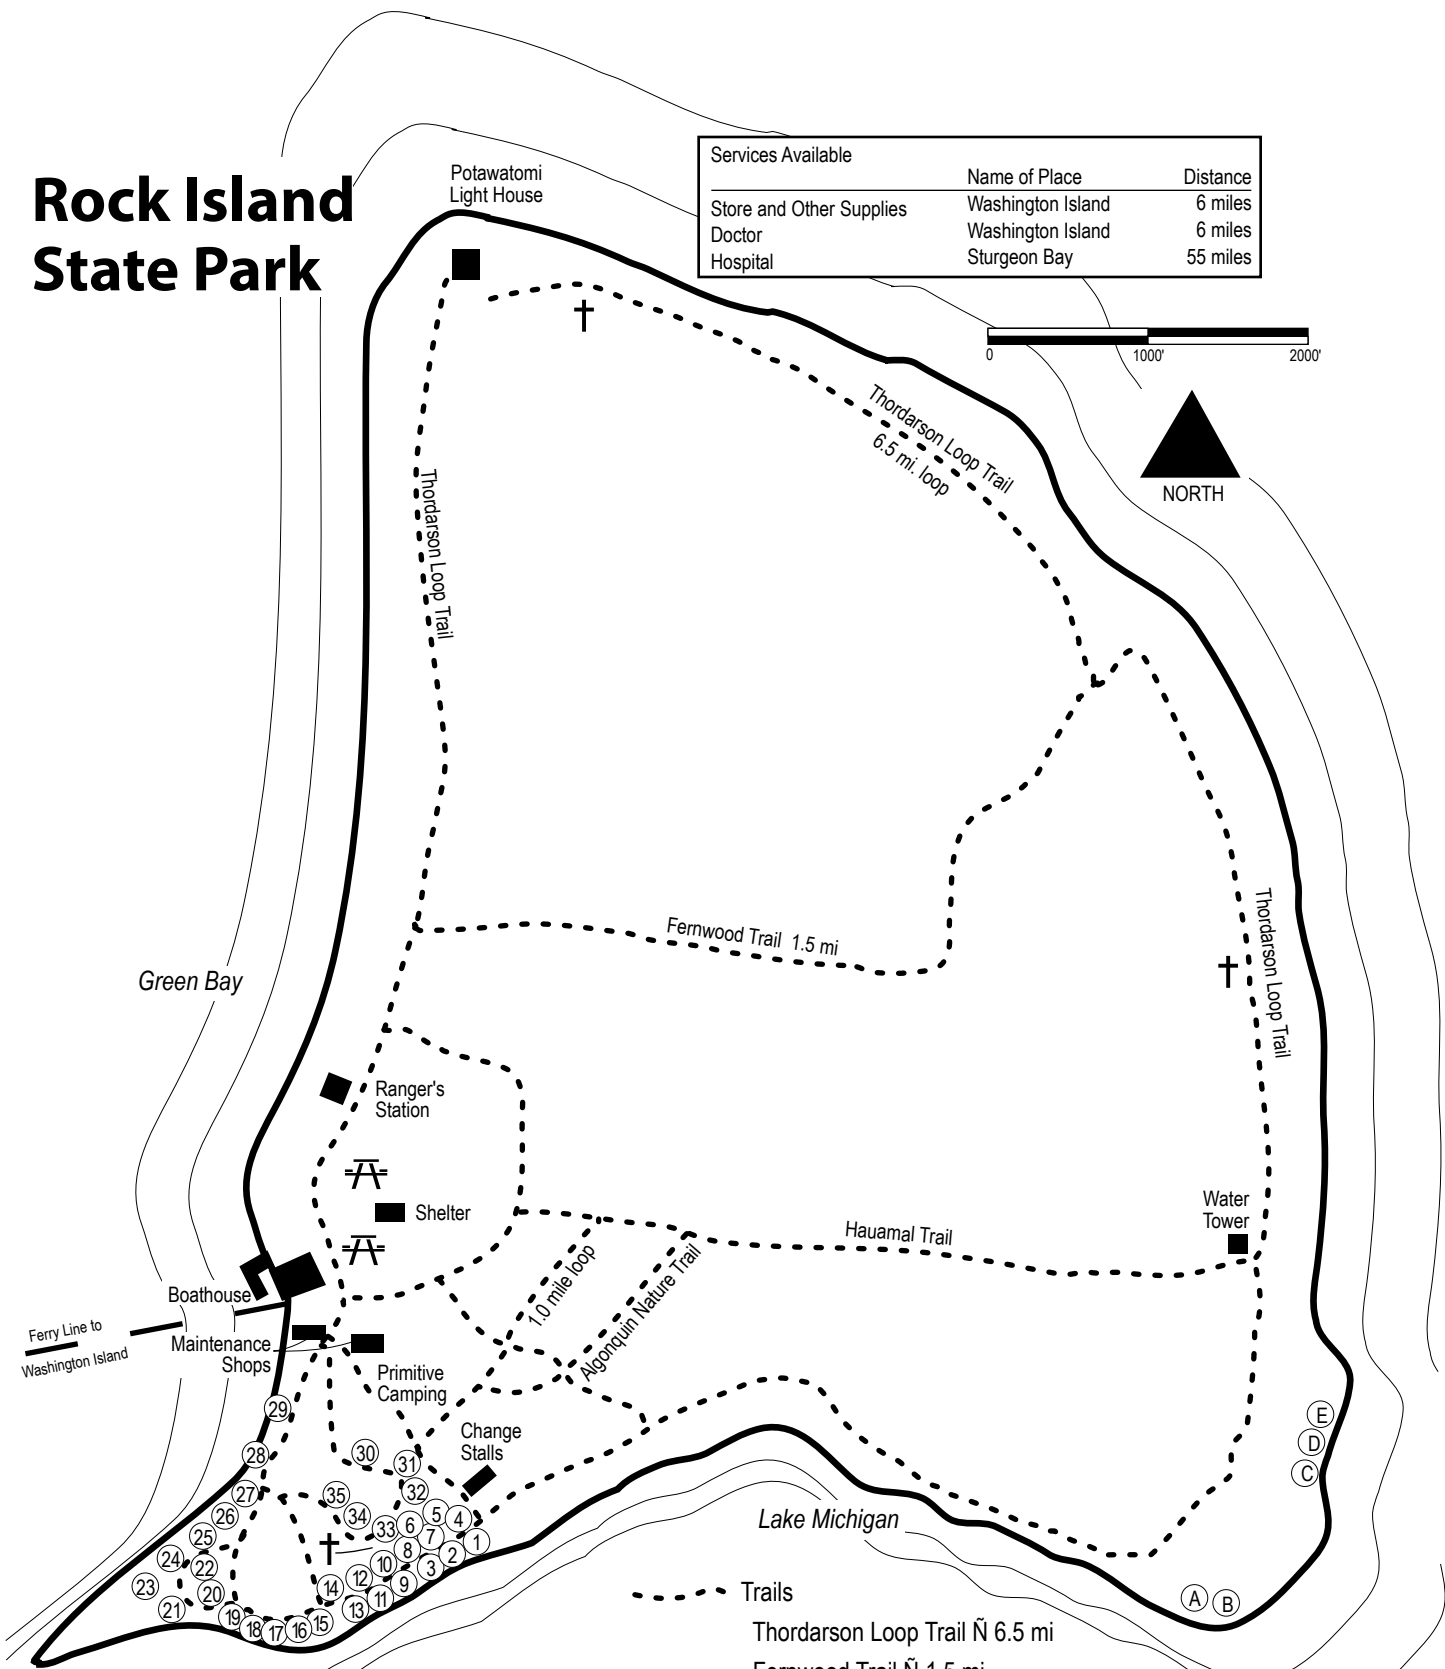

Rock Island State Park

Services Available	Name of Place	Distance
Store and Other Supplies	Washington Island	6 miles
Doctor	Washington Island	6 miles
Hospital	Sturgeon Bay	55 miles

Green Bay

Potawatomi Light House

Thordarson Loop Trail
6.5 mi. loop

Thordarson Loop Trail

Fernwood Trail 1.5 mi

Water Tower

Ranger's Station

Shelter

Hauamal Trail

Boathouse

Maintenance Shops

Algonquin Nature Trail
1.0 mile loop

Primitive Camping

Change Stalls

Lake Michigan

Ferry Line to Washington Island

Rock Island Campground
all sites reservable

- - - Trails
- Thordarson Loop Trail \approx 6.5 mi
- Fernwood Trail \approx 1.5 mi
- Hauamal Trail \approx 1.5 mi
- Algonquin Nature Trail \approx 1.0 mi (loop)

- † Cemetary
- ⌘ Picnic Area