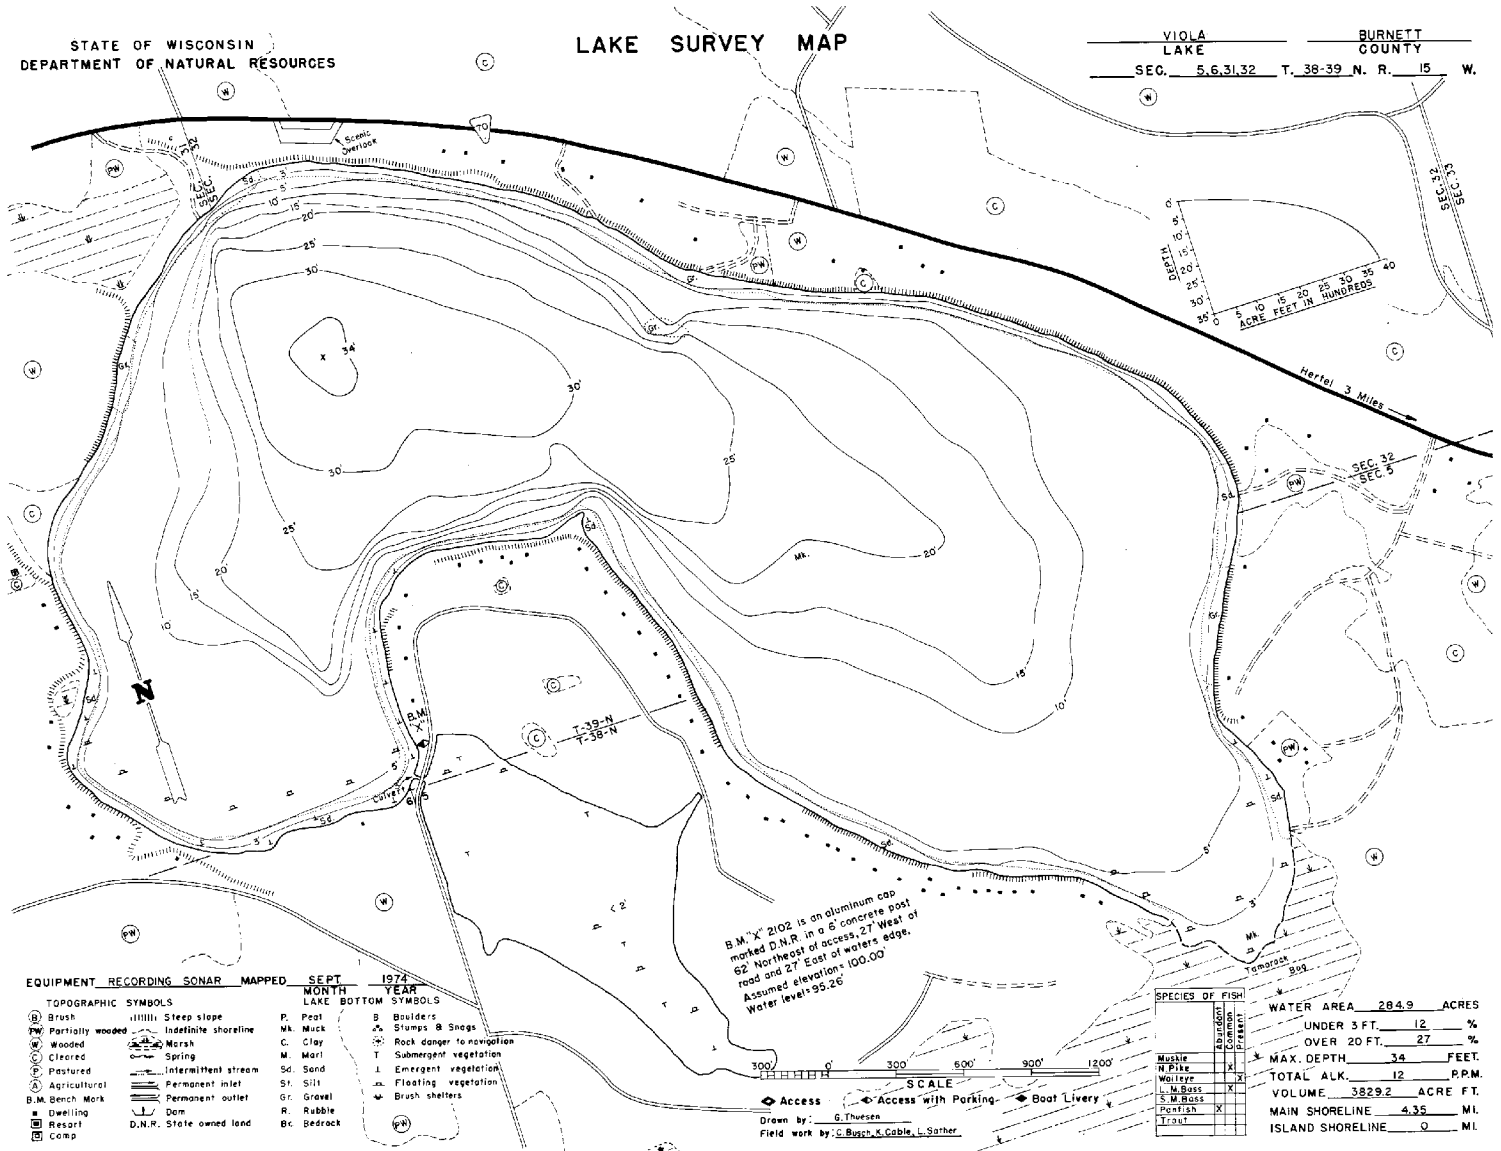

Hunt Fish Camp Wisconsin

STATE OF WISCONSIN
DEPARTMENT OF NATURAL RESOURCES

LAKE SURVEY MAP

VIOLA LAKE BURNETT COUNTY
SEC. 5, 6, 31, 32 T. 38-39 N. R. 15 W.

Maps are not for navigation
Source-Wisconsin Department of Natural Resources
Hunt Fish Camp Wisconsin .Com 2005