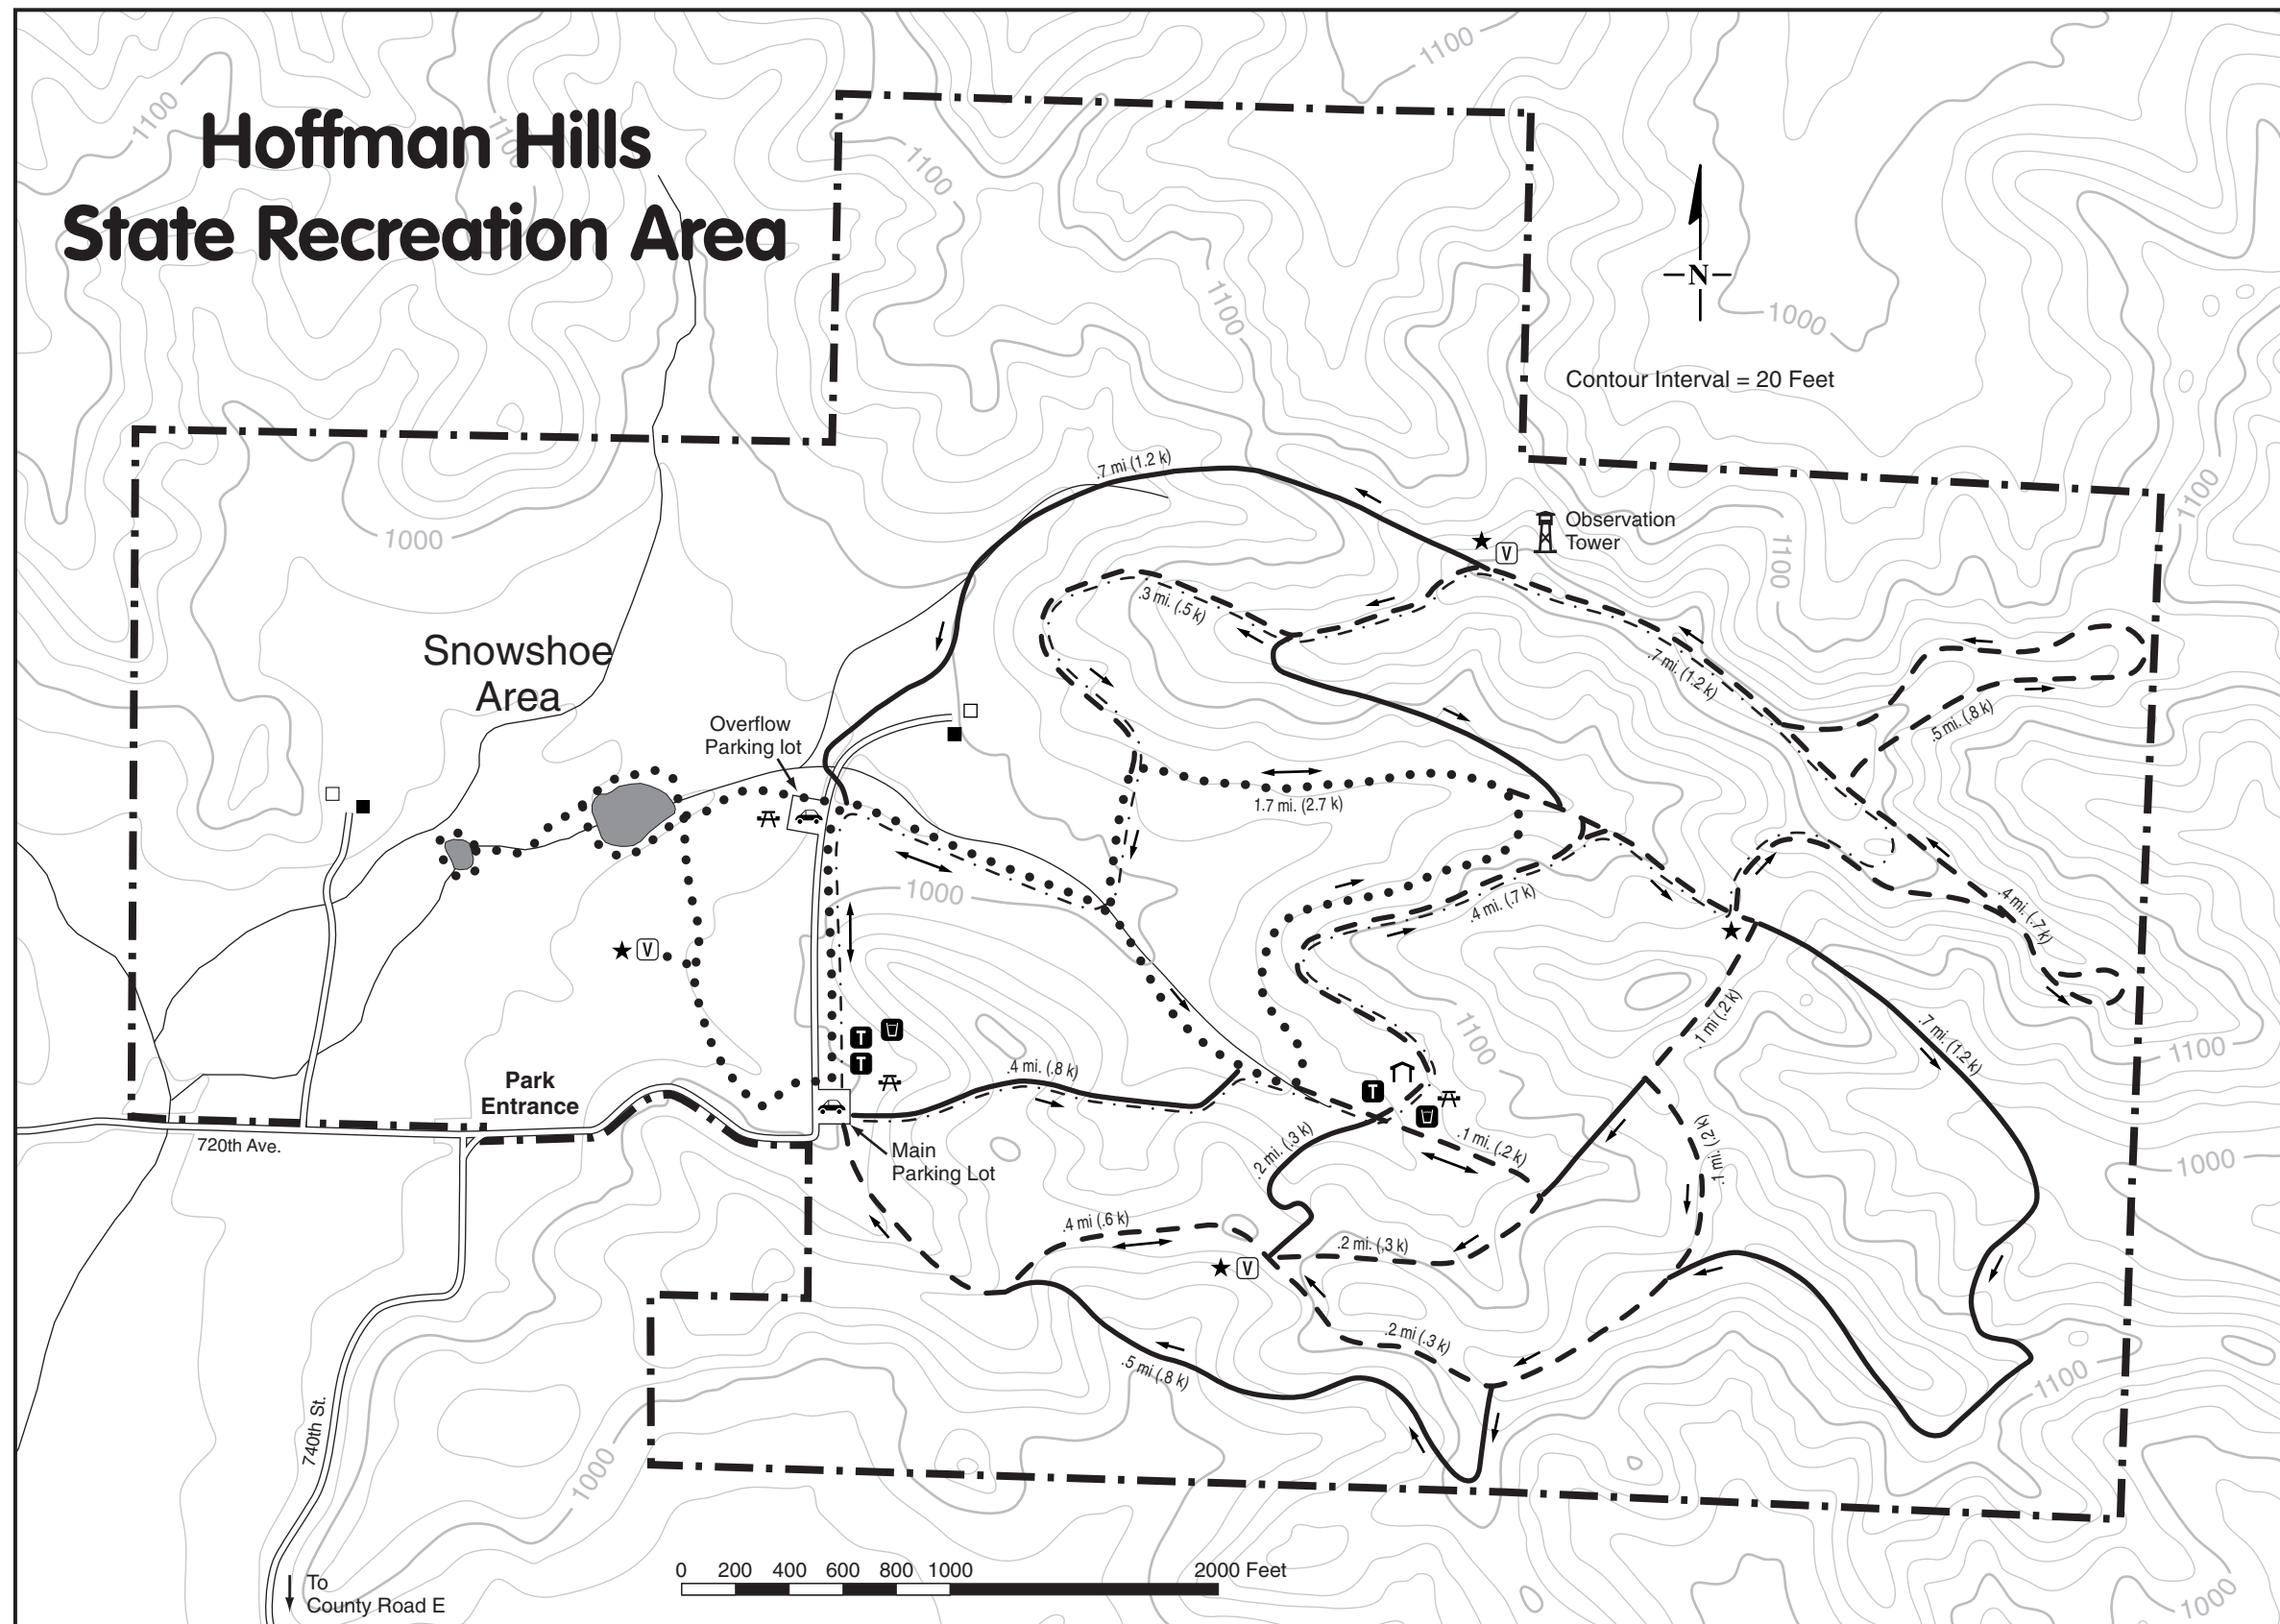

# Hoffman Hills State Recreation Area

- ▬ Park Boundary
- 🚗 Parking
- 🚽 Toilet
- 🏠 Shelter
- 🌳 Picnic Area
- 📏 Vista
- ★ Rest Bench

**Trails**

- Easiest  
1.7 mi. (2.7 km.)
- - - - - More Difficult  
3 mi. (4.8 km.)
- ▬ Most Difficult  
4.4 mi. (7.2 km.)
- · - · - Tower Nature Trail
- ↔ Arrows indicate ski trail direction

This park is a day use facility.  
Open 7 a.m.,  
Close 9 p.m.