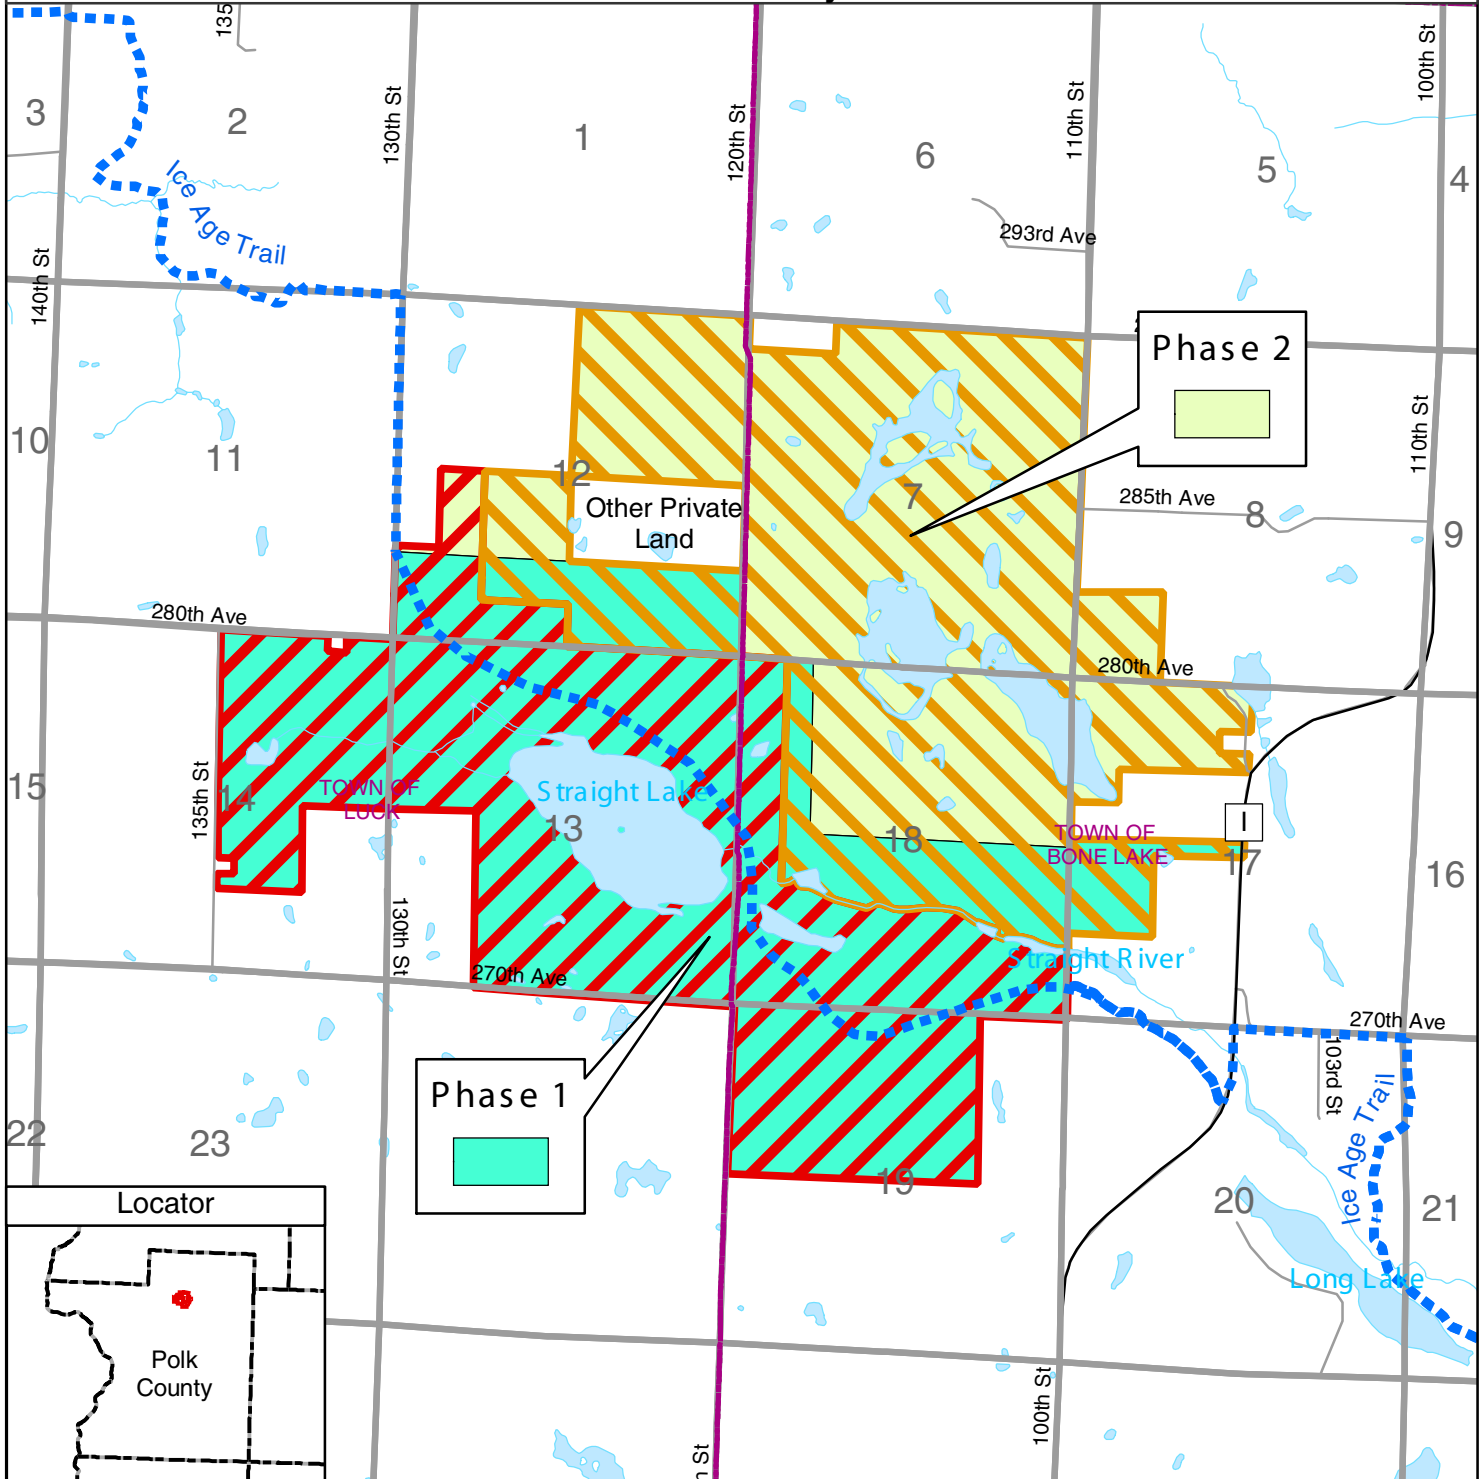

Brunkow Hardwoods Purchase

Straight River Wildlife Area and Straight Lake Wilderness State Park

Phase 1 and 2 Purchases

Polk County

Phase 2

Phase 1

Other Private Land

Brunkow Property

-  State Park
-  Wildlife Area

Acres: 2,779
Cost: \$10,600,000

Wisconsin Department of Natural Resources
Bureau of Facilities and Lands April 2005
Revised by Bureau of Parks and Recreation
May 9, 2005