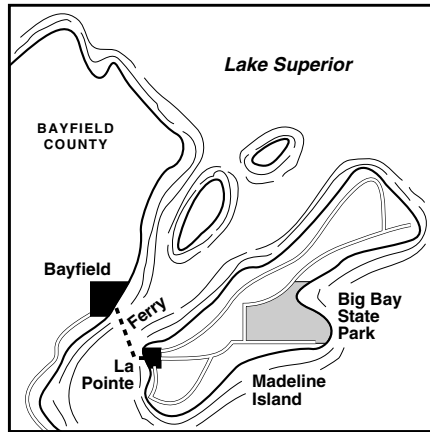

Big Bay State Park

Designated Use map

LEGEND

- | | |
|------------------------|--|
| Park Boundary | Toilet Building |
| Park Land | Toilet / Shower |
| Parking | Naturalist Programs / Fire Ring |
| Picnic Area | Firewood Yard |
| Campground | Service / Maintenance Area |
| Reservable site | Historical Interpretation Site (<i>Future</i>) |
| Handicapped Accessible | Wildlife Observation Deck |
| Outdoor Group Camp | Overlook Area |
| Indoor Group Camp | Hiking Trail |
| Phone | Self-Guided Nature Trail |
| Water | |
| Changing Stalls | |

NOTE: sites #35 - #41 are walk-in sites