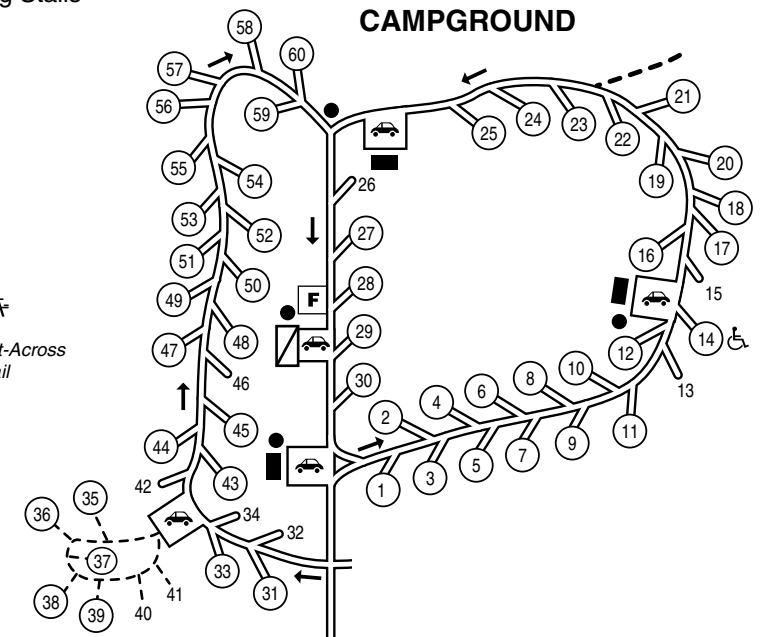

Big Bay State Park

Designated Use map

LEGEND

- | | |
|------------------------|--|
| Park Boundary | Toilet Building |
| Park Land | Toilet / Shower |
| Parking | Naturalist Programs / Fire Ring |
| Picnic Area | Firewood Yard |
| Campground | Service / Maintenance Area |
| Reservable site | Historical Interpretation Site (<i>Future</i>) |
| Handicapped Accessible | Wildlife Observation Deck |
| Outdoor Group Camp | Overlook Area |
| Indoor Group Camp | Hiking Trail |
| Phone | Self-Guided Nature Trail |
| Water | |
| Changing Stalls | |

NOTE: sites #35 - #41 are walk-in sites