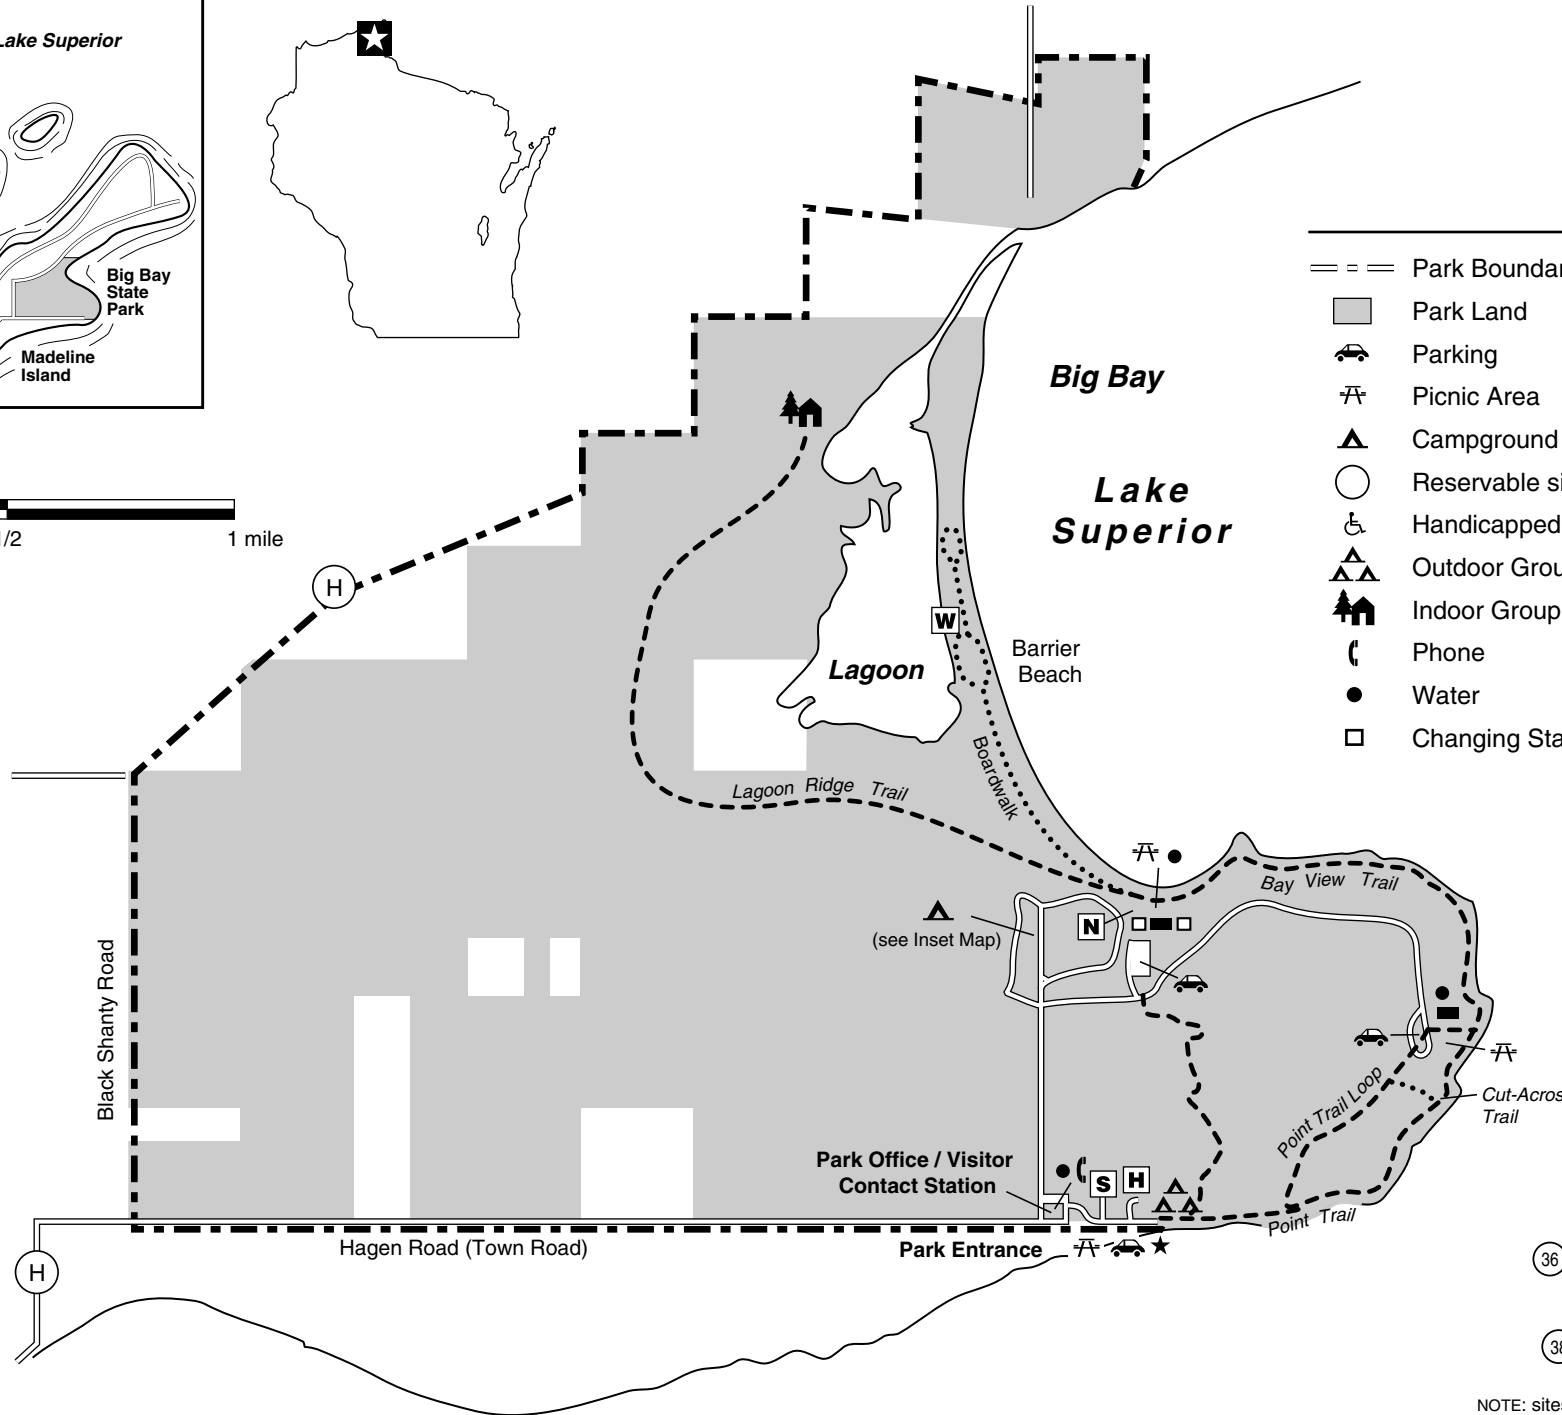

Big Bay State Park

Designated Use map

LEGEND

- | | |
|------------------------|--|
| Park Boundary | Toilet Building |
| Park Land | Toilet / Shower |
| Parking | Naturalist Programs / Fire Ring |
| Picnic Area | Firewood Yard |
| Campground | Service / Maintenance Area |
| Reservable site | Historical Interpretation Site (<i>Future</i>) |
| Handicapped Accessible | Wildlife Observation Deck |
| Outdoor Group Camp | Overlook Area |
| Indoor Group Camp | Hiking Trail |
| Phone | Self-Guided Nature Trail |
| Water | |
| Changing Stalls | |

NOTE: sites #35 - #41 are walk-in sites