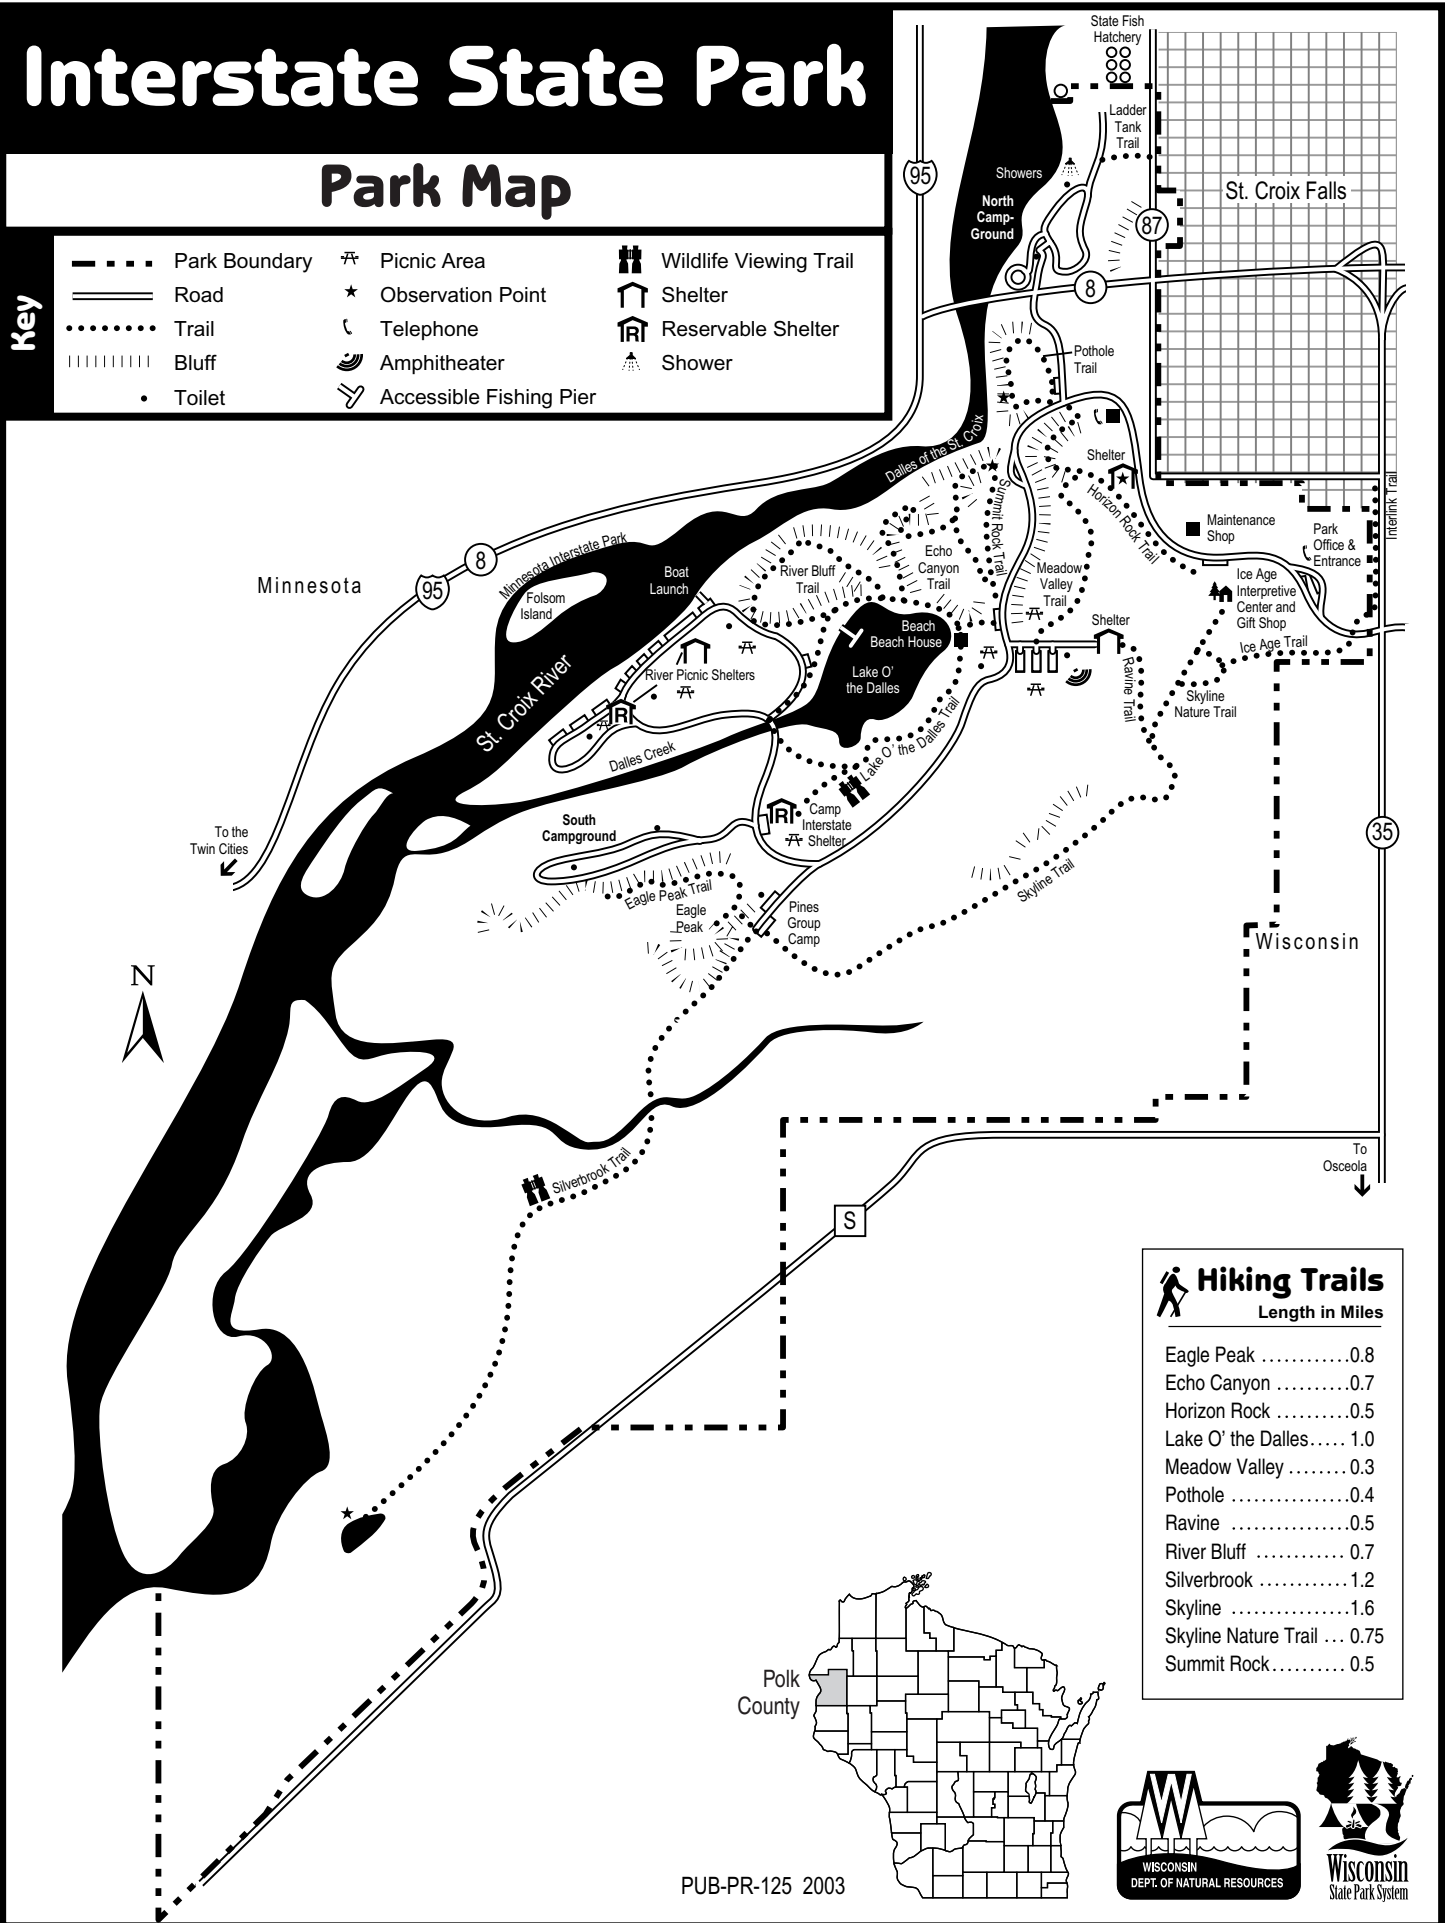

Interstate State Park

Park Map

Key

- Park Boundary
- Road
- Trail
- Bluff
- Toilet
- Picnic Area
- Observation Point
- Telephone
- Amphitheater
- Accessible Fishing Pier
- Wildlife Viewing Trail
- Shelter
- Reservable Shelter
- Shower

Hiking Trails	
Length in Miles	
Eagle Peak	0.8
Echo Canyon	0.7
Horizon Rock	0.5
Lake O' the Dalles	1.0
Meadow Valley	0.3
Pothole	0.4
Ravine	0.5
River Bluff	0.7
Silverbrook	1.2
Skyline	1.6
Skyline Nature Trail	0.75
Summit Rock	0.5