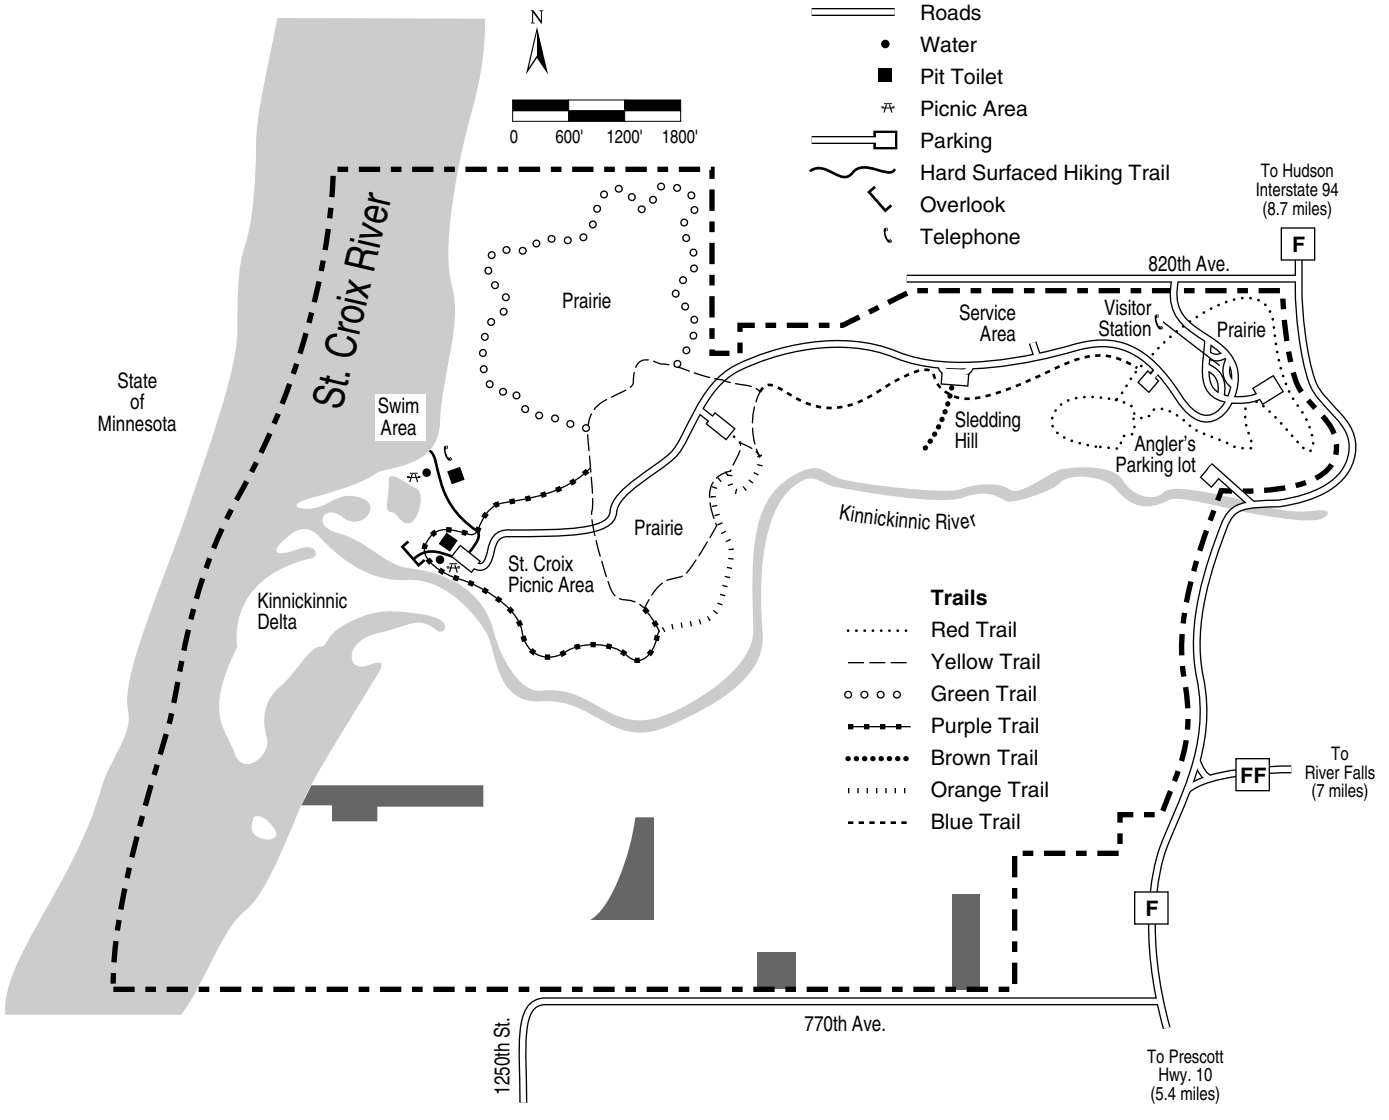

Kinnickinnic State Park

- Legend**
- Park Boundary
 - █ Private Land
 - == Roads
 - Water
 - Pit Toilet
 - ⌘ Picnic Area
 - Parking
 - Hard Surfaced Hiking Trail
 - ∟ Overlook
 - ☎ Telephone

- Trails**
- Red Trail
 - Yellow Trail
 - o o o Green Trail
 - - - Purple Trail
 - Brown Trail
 - Orange Trail
 - Blue Trail