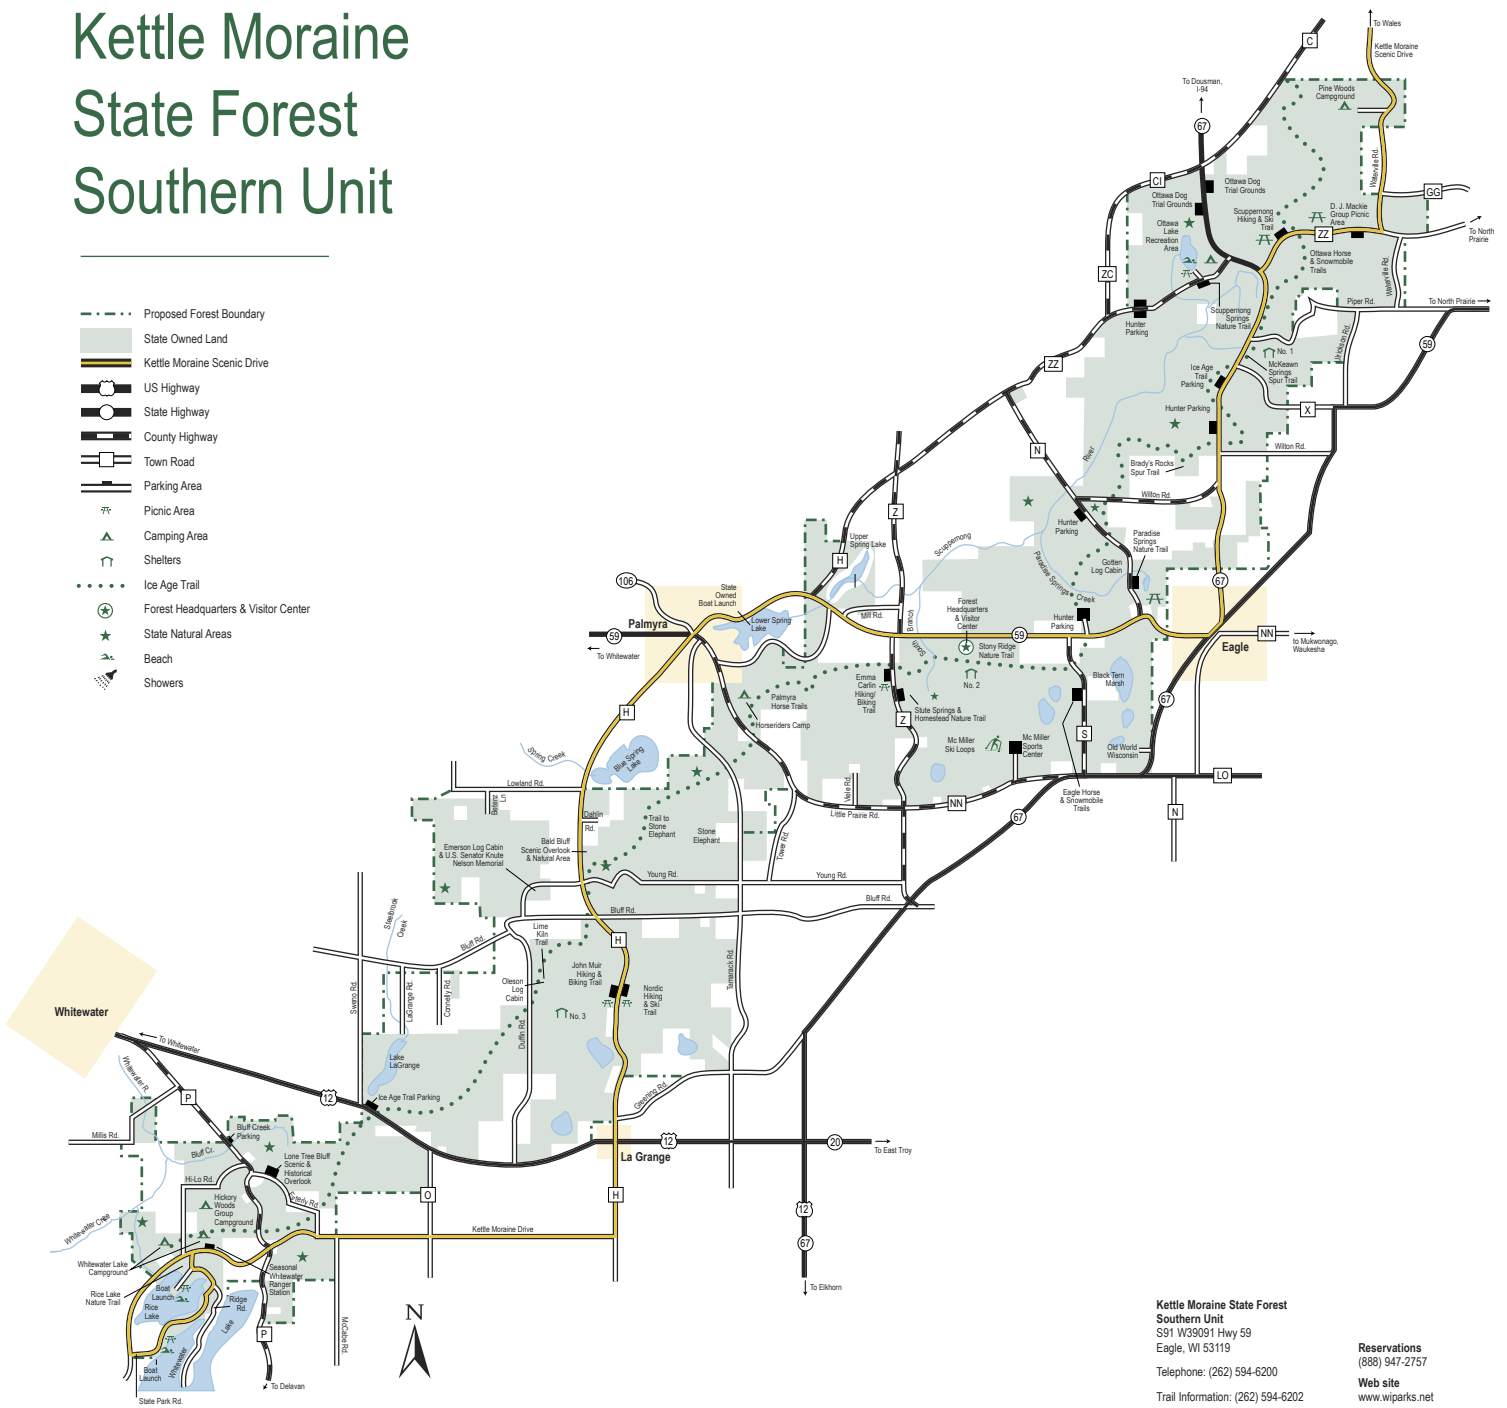

Kettle Moraine State Forest Southern Unit

- Proposed Forest Boundary
- State Owned Land
- Kettle Moraine Scenic Drive
- US Highway
- State Highway
- County Highway
- Town Road
- Parking Area
- Picnic Area
- Camping Area
- Shelters
- Ice Age Trail
- Forest Headquarters & Visitor Center
- State Natural Areas
- Beach
- Showers