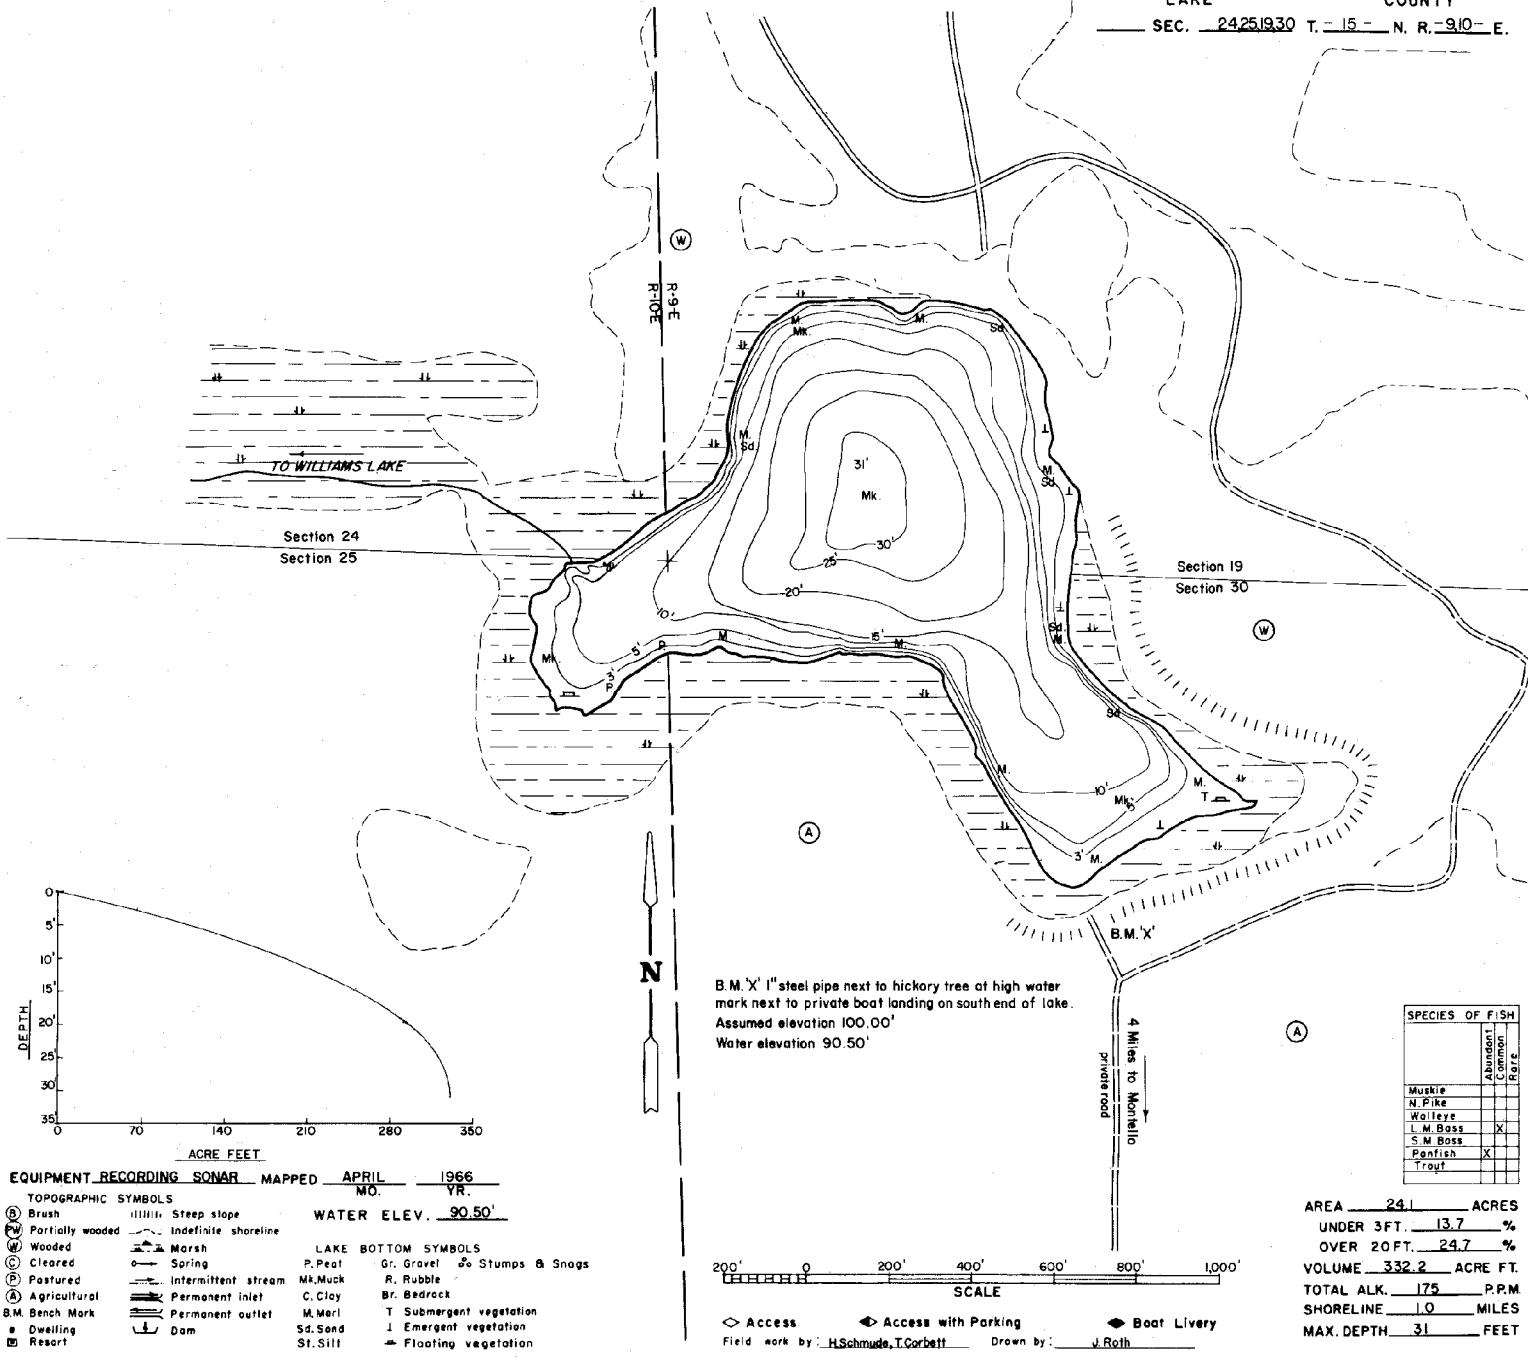

WISCONSIN CONSERVATION DEPARTMENT

LAKE SURVEY MAP

COLLINS MARQUETTE
LAKE COUNTY
SEC. 24,25,19,30 T. 15 N. R. 9,10 E.

SPECIES OF FISH		Abundant	Common	Rare
Muskie				
N. Pike				
Walleye				
L.M. Bass	X			
S.M. Bass				
Panfish	X			
Trot				

AREA 24.1 ACRES
UNDER 3 FT. 13.7 %
OVER 20 FT. 24.7 %
VOLUME 332.2 ACRE FT.
TOTAL ALK. 175 P.P.M.
SHORELINE 1.0 MILES
MAX. DEPTH 31 FEET

Maps are not for navigation
Source-Wisconsin Department of Natural Resources
Hunt Fish Camp Wisconsin .Com 2005