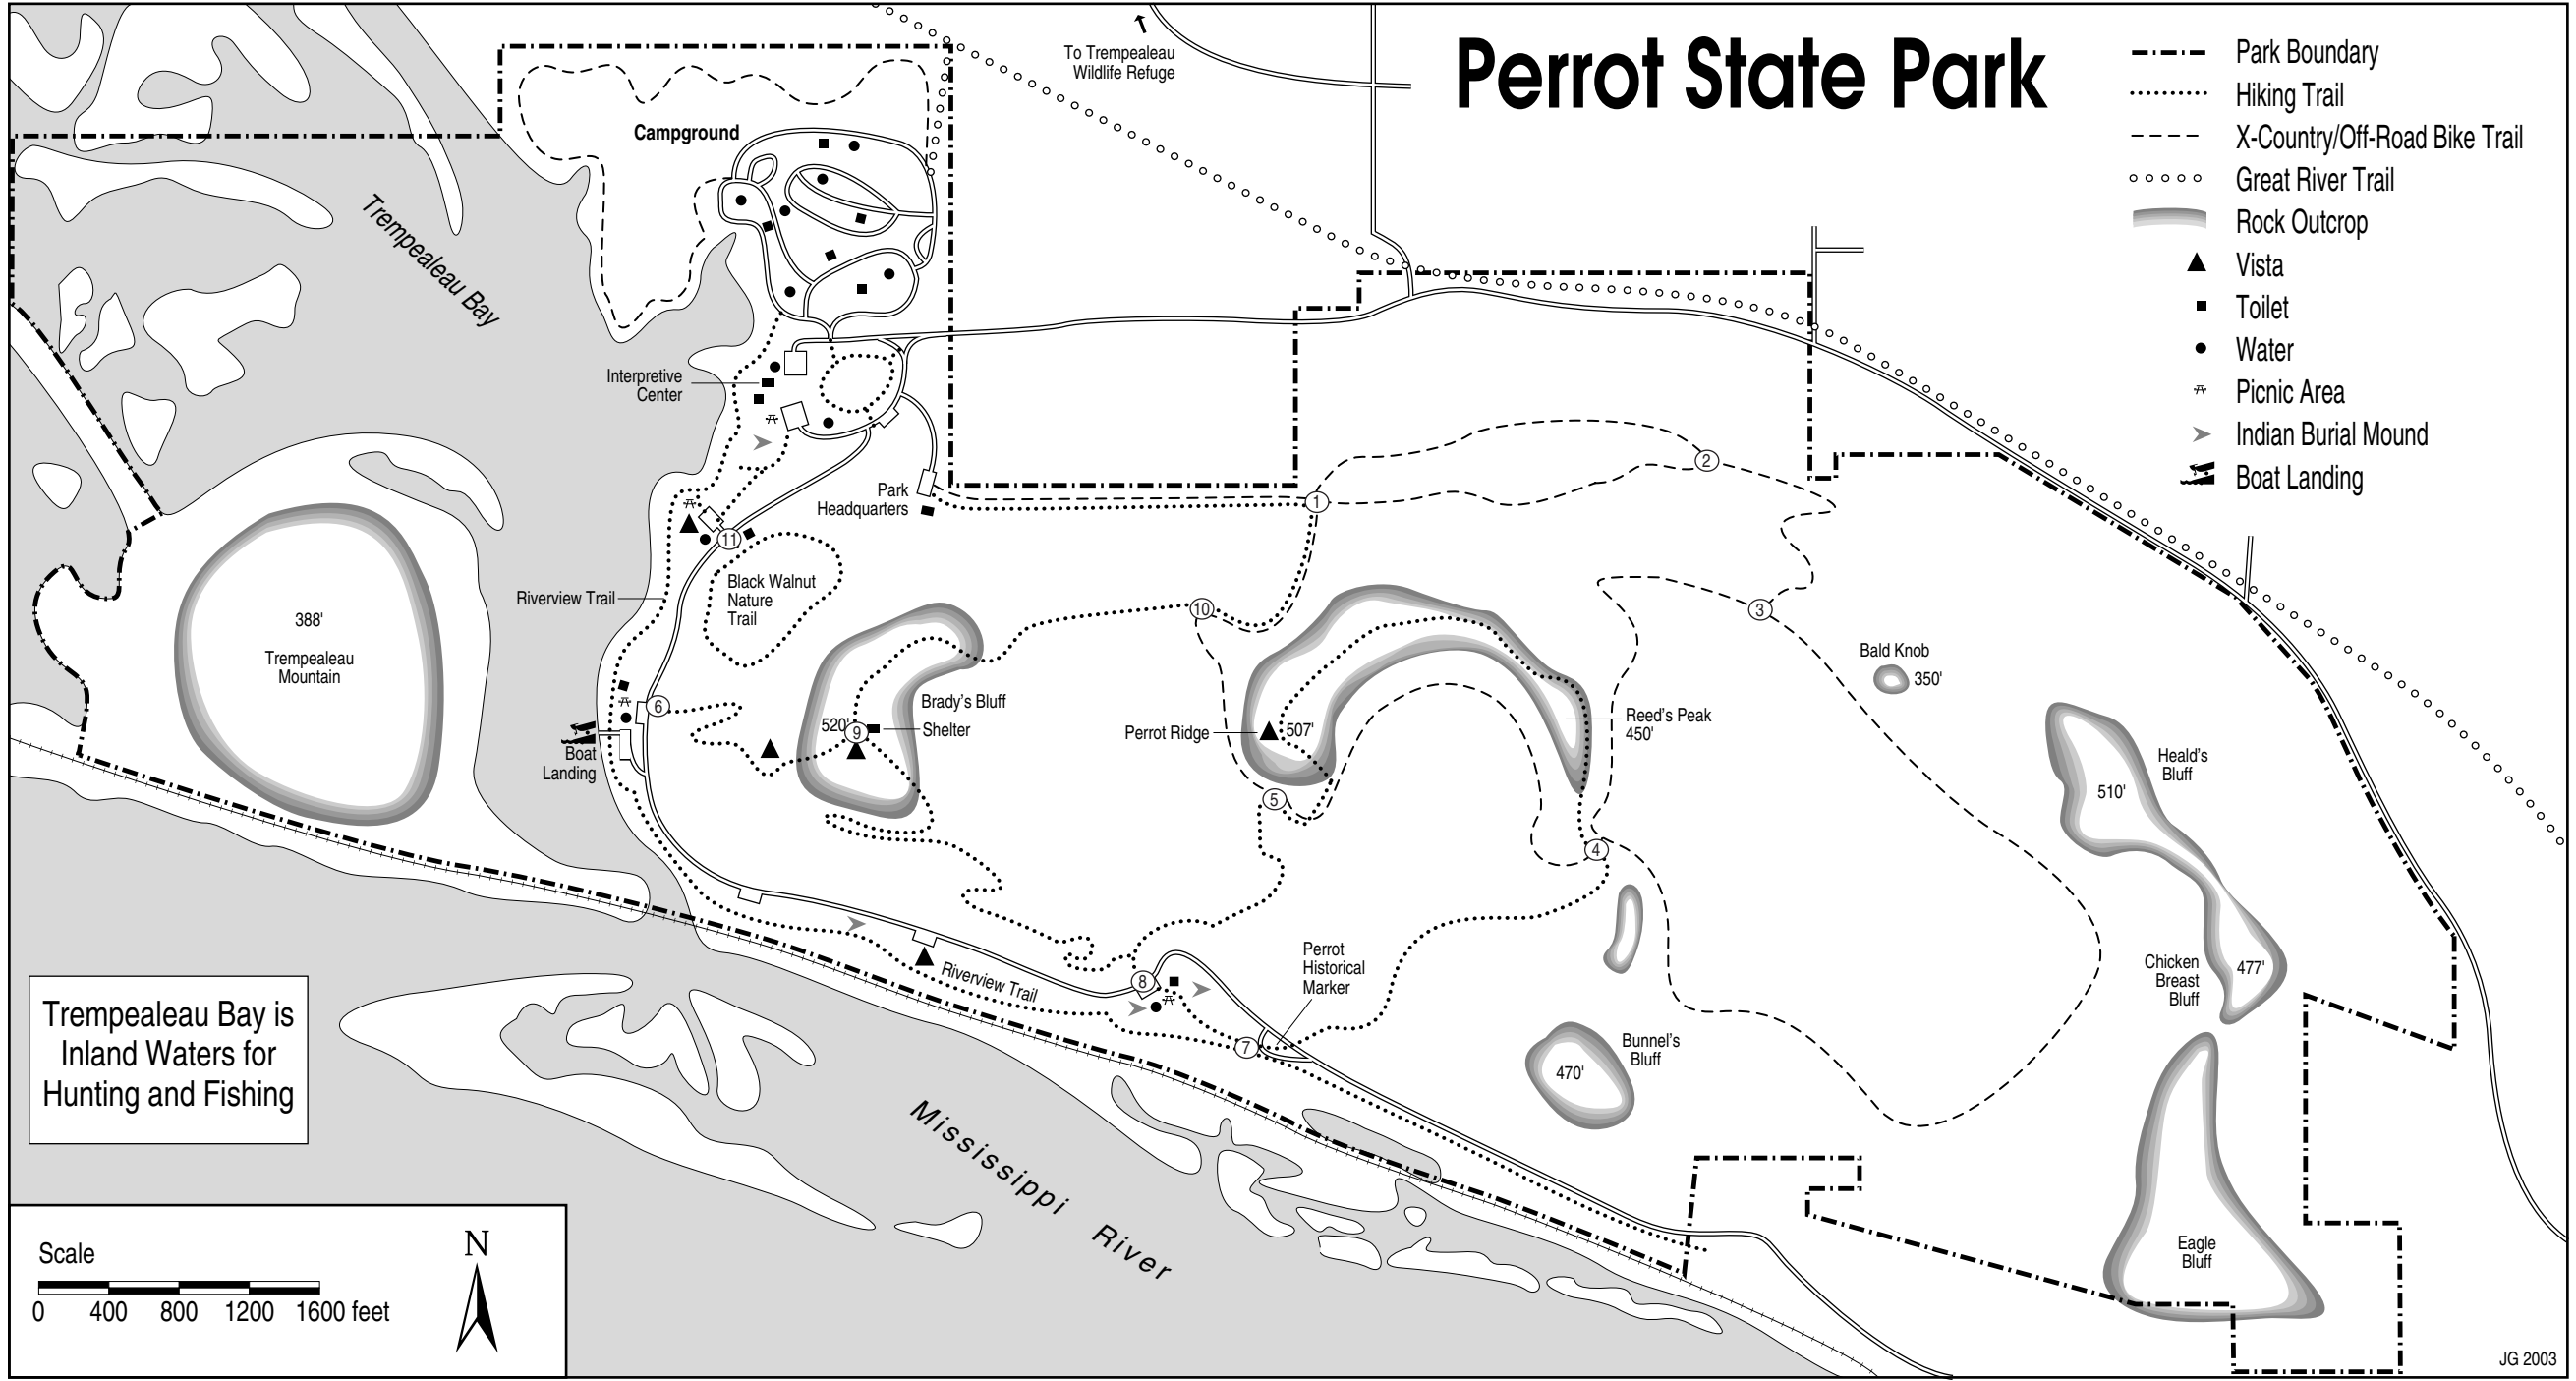

Perrot State Park

- Park Boundary
- Hiking Trail
- - - X-Country/Off-Road Bike Trail
- o o o o Great River Trail
- Rock Outcrop
- ▲ Vista
- Toilet
- Water
- ⌘ Picnic Area
- Indian Burial Mound
- ⚓ Boat Landing

Trempealeau Bay is
Inland Waters for
Hunting and Fishing

Scale

0 400 800 1200 1600 feet

N