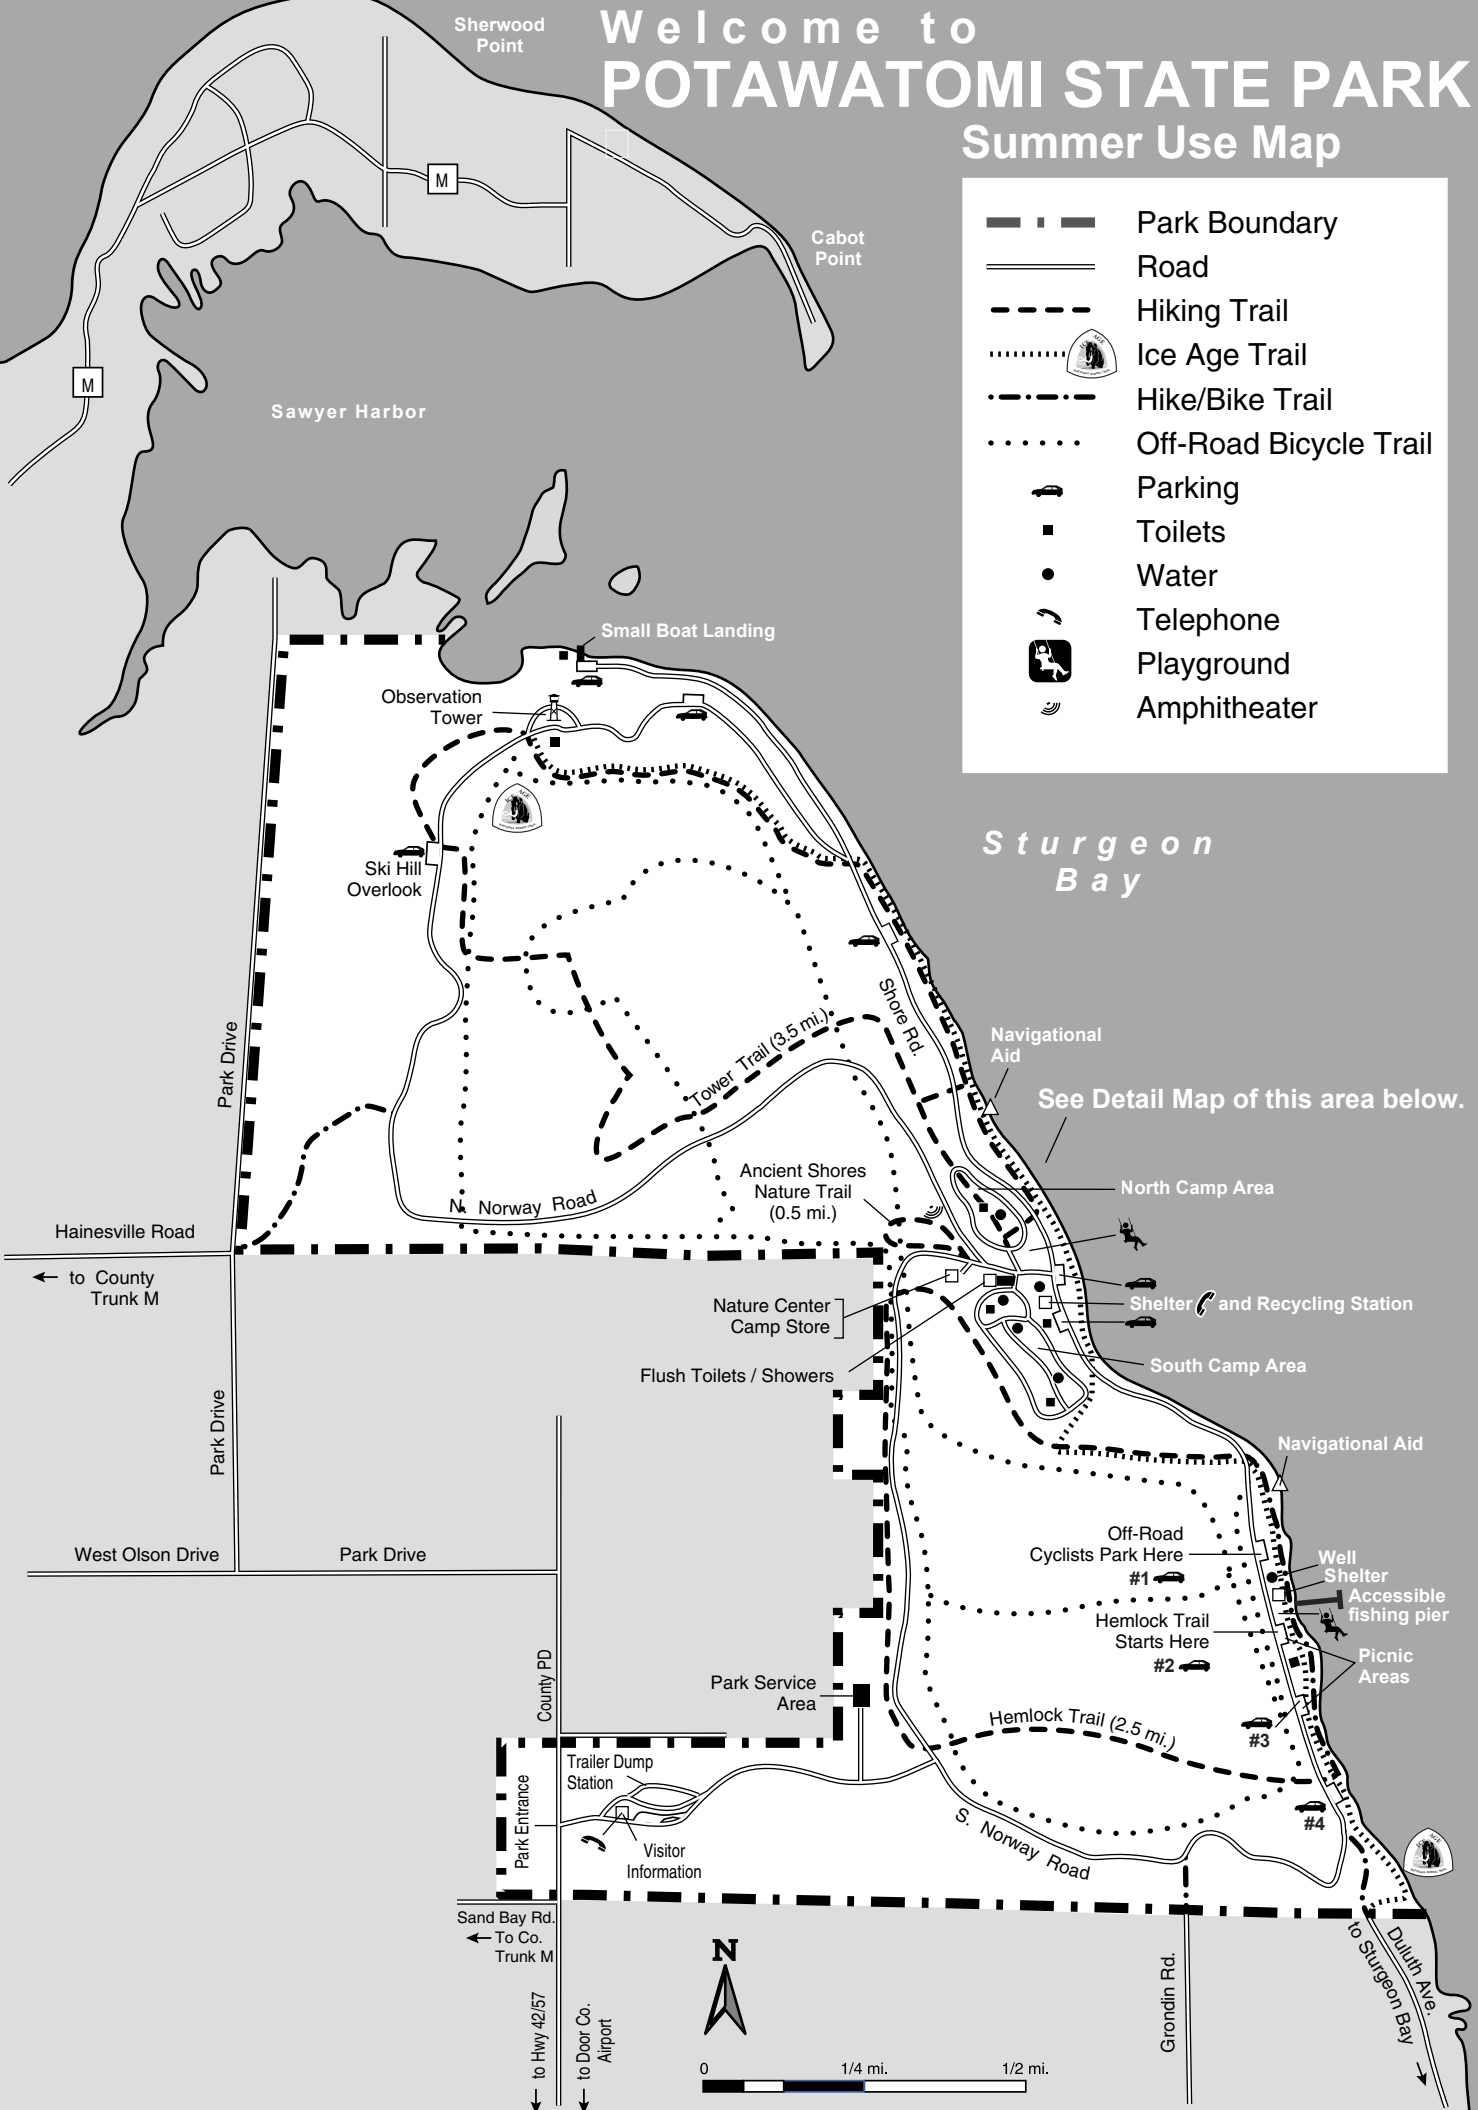

# Welcome to POTAWATOMI STATE PARK

## Summer Use Map

- Park Boundary
- Road
- Hiking Trail
- Ice Age Trail
- Hike/Bike Trail
- Off-Road Bicycle Trail
- Parking
- Toilets
- Water
- Telephone
- Playground
- Amphitheater

See Detail Map of this area below.