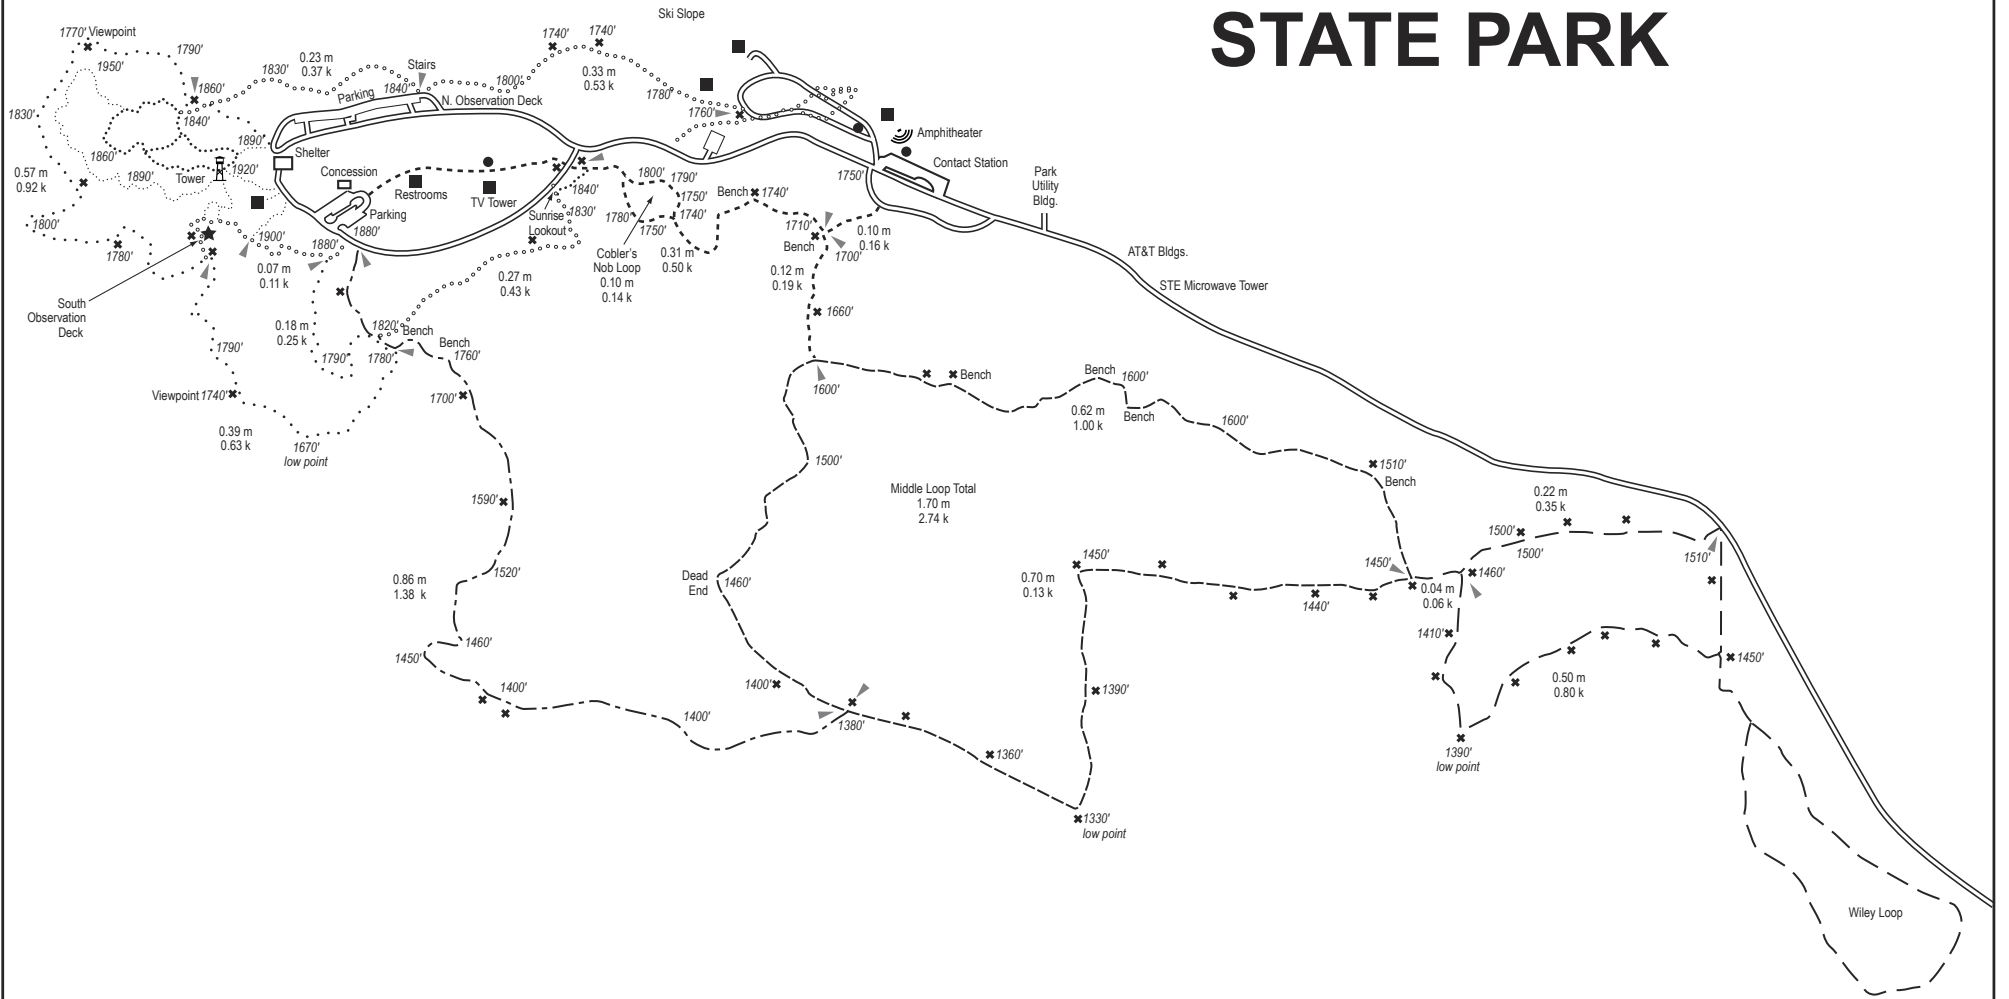

RIB MOUNTAIN STATE PARK

LEGEND

- | | | | |
|-------|---------------------------|----------------------|-------------------------|
| | Blue Trail | ▼ 0.39 m
0.63 k ▼ | Distance between points |
| | Red Trail | 194' | Elevation in feet ASL |
| | Green Trail | * | Trail Post |
| | Gray Trail | ■ | Restrooms |
| ----- | Upper Yellow Trail | • | Water |
| ----- | Lower West Yellow Trail | 🎪 | Amphitheater |
| ----- | Lower Middle Yellow Trail | ★ | Sliding Rock |
| ----- | Lower East Yellow Trail | | |