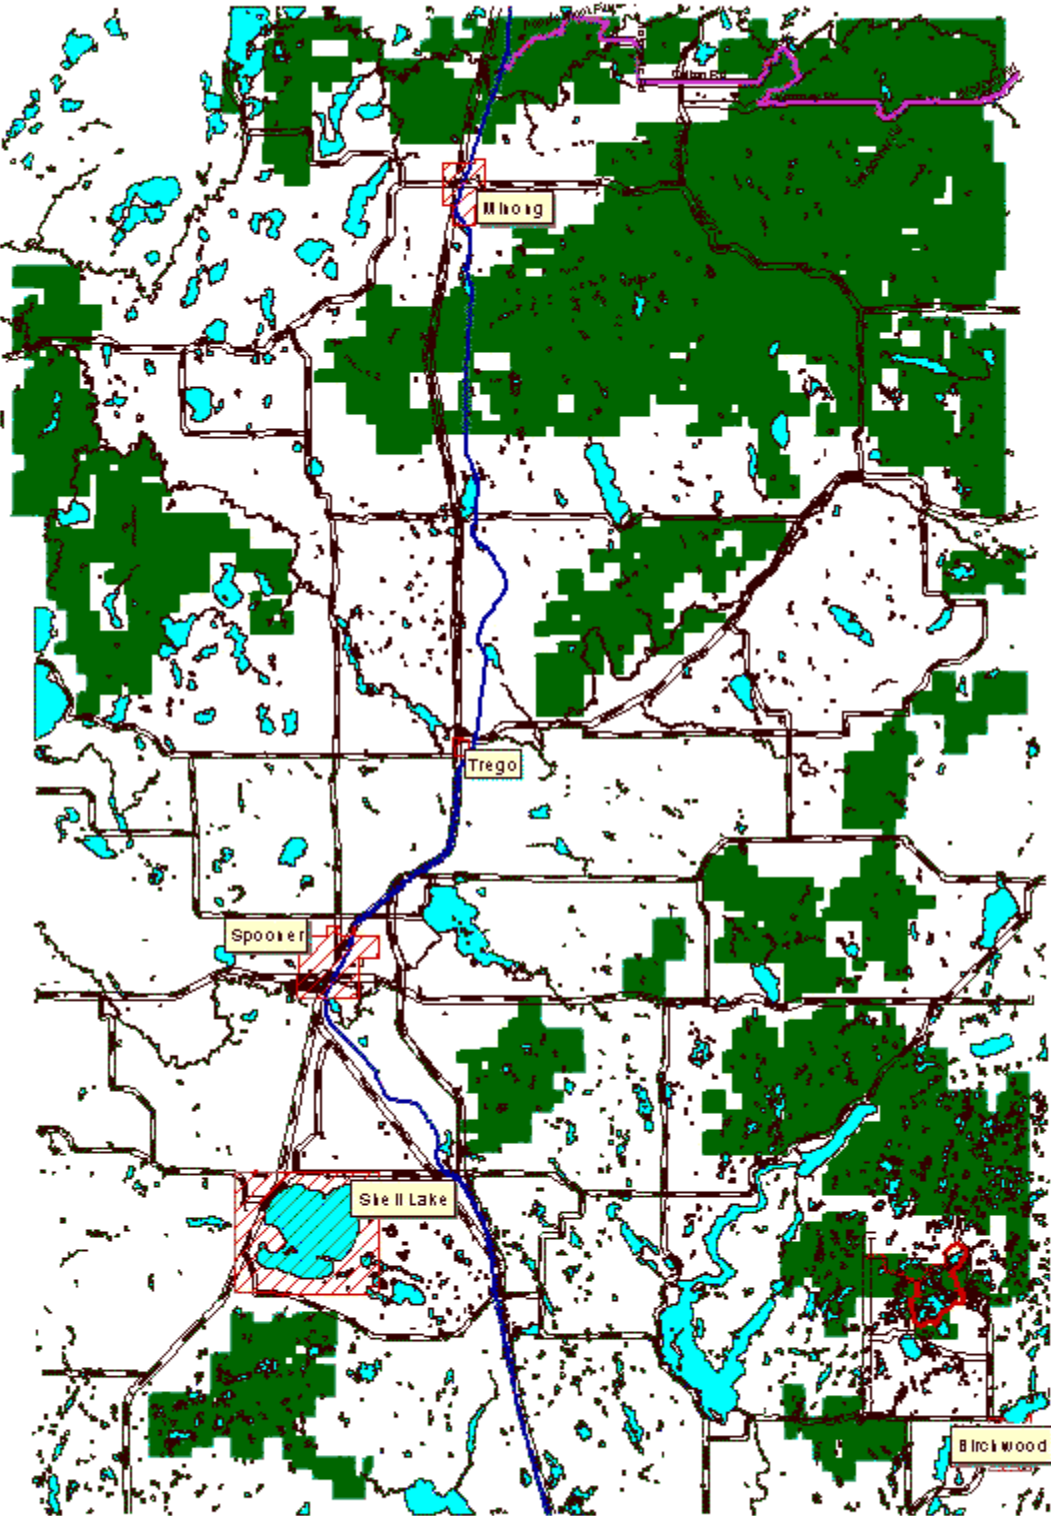

# Washburn County ATV Trails

-  Municipality
-  Wild River Trail
-  ATV Trail
-  Mhoig Trail
-  Spider Lake Trail
-  Public Highways

-  County Forest Rd
-  County Highway
-  Municipal St
-  State Highway
-  Township Rd
-  Water
-  Washburn County Forest